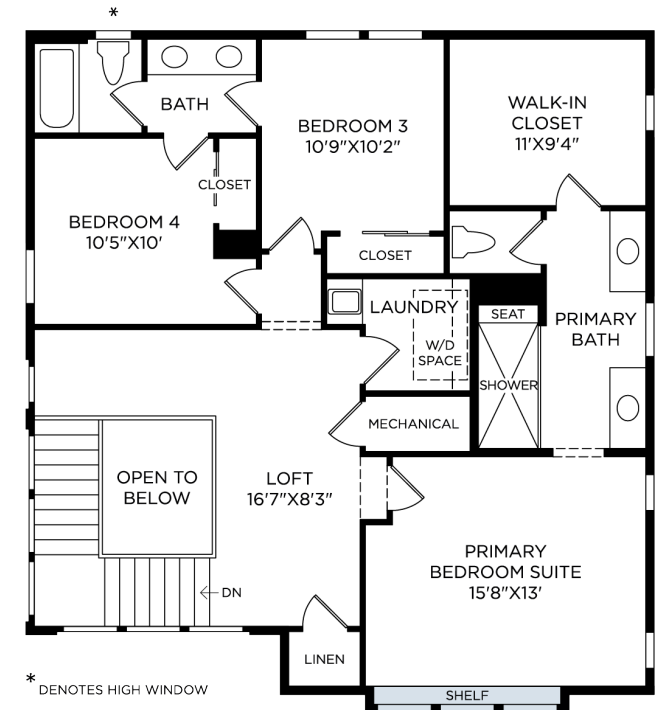

Designer Appointed Features | STRUCTURAL OPTIONS

Designer Appointed Features are home details and finishes curated by the talented design professionals responsible for the distinctive looks found in our model homes.

1 INTERIOR INSULATION PACKAGE

(not shown)

3 CONSERVATORY

2 HYDRORAIL SHOWER COLUMN

(not shown)