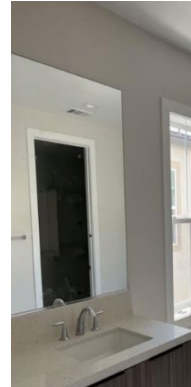

Designer Appointed Features | PRIMARY BATHROOM

Designer Appointed Features are home details and finishes curated by the talented design professionals responsible for the distinctive looks found in our model homes.

1 FAUCET

Kohler VENZA
Polished Chrome | Widespread

2 SINK

Kohler Caxton
Rectangular | Undermount

3 SHOWER FIXTURES

Kohler Hydrorail
Polished Chrome

4 TOILET

Kohler Wellworth
Standard Height | Cachet Quiet-Close

5 BATH HARDWARE

Franklin Brass Maxed
Polished Chrome | Towel Ring & Toilet Paper Holder

6 MIRROR

Included

1

2

3

4

5

6