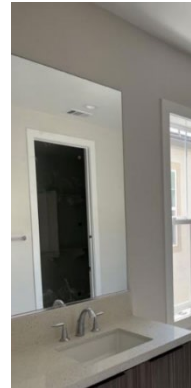

Designer Appointed Features | BED 2 BATH

Designer Appointed Features are home details and finishes curated by the talented design professionals responsible for the distinctive looks found in our model homes.

1 FAUCET

Kohler VENZA
Polished Chrome | Widespread

2 SINK

Kohler Caxton
Rectangular | Undermount

3 SHOWER FIXTURES

Kohler VENZA
Polished Chrome

4 TOILET

Kohler Wellworth
Standard Height | Cachet Quiet-Close

5 BATH HARDWARE

Franklin Brass Maxed
Polished Chrome | Towel Bar & Toilet Paper Holder

6 MIRROR

Included

1

2

3

4

5

6