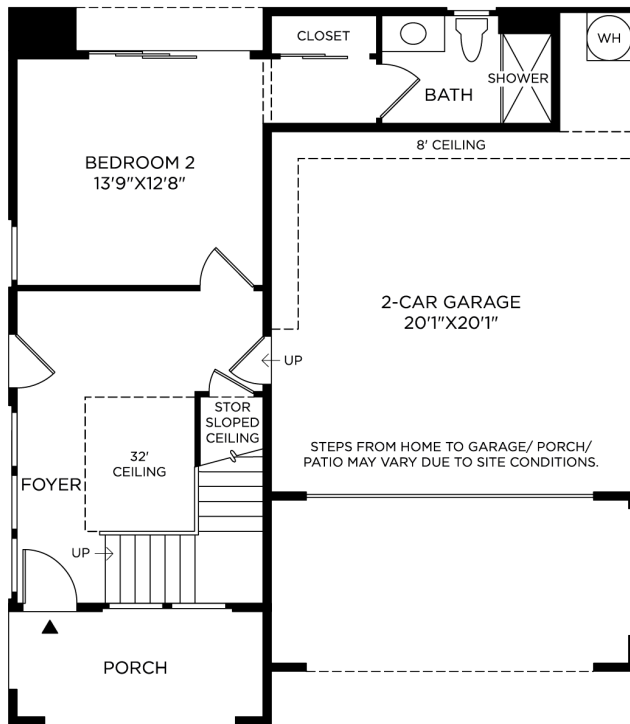

Designer Appointed Features | STRUCTURAL OPTIONS

Designer Appointed Features are home details and finishes curated by the talented design professionals responsible for the distinctive looks found in our model homes.

1 INTERIOR INSULATION PACKAGE

(not shown)

3 CONSERVATORY

2 HYDRORAIL SHOWER COLUMN

(not shown)