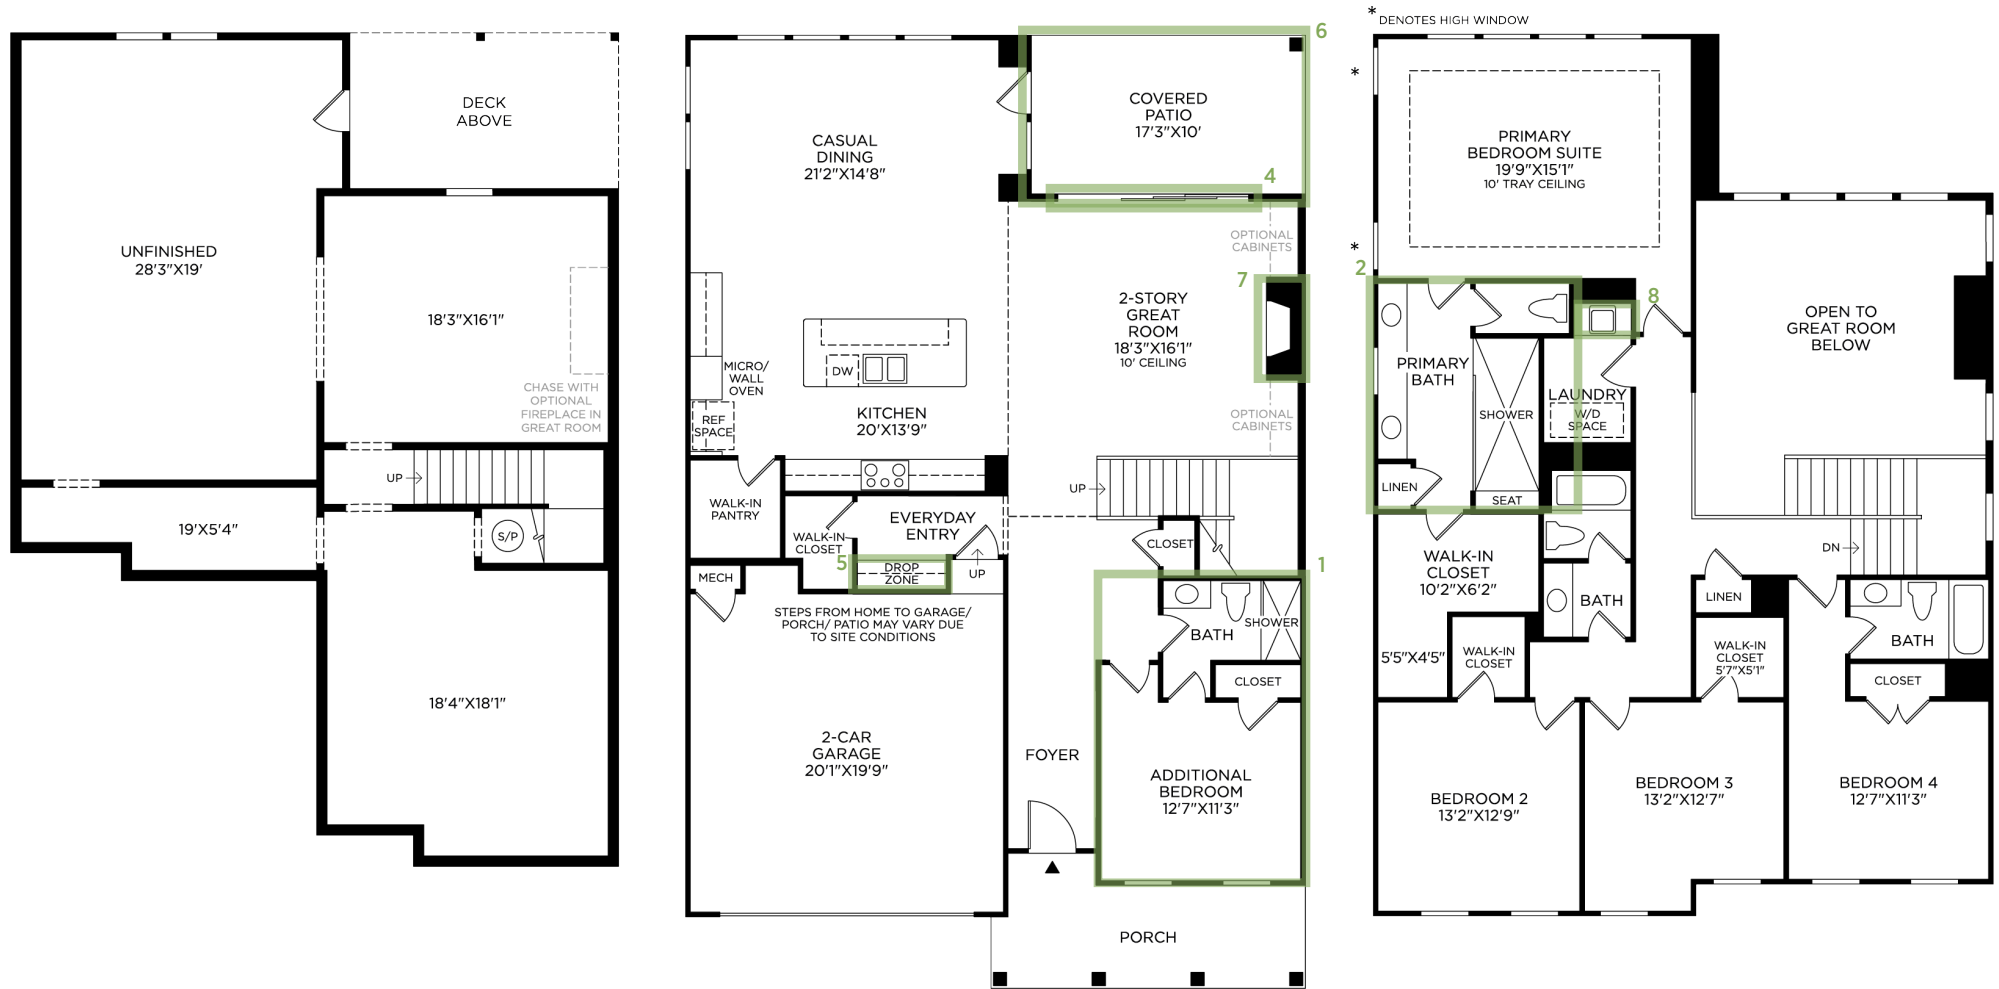

TOLL BROTHERS AT THE CROSSING AT COAL MOUNTAIN | MAGNOLIA COLLECTION
SWEETWATER WITH BASEMENT TRADITIONAL
HOME SITE 90 | 4295 WAYLON DR | CUMMING, GA 30028

Photographs, renderings, and floor plans are for representational purposes only and may not reflect the exact features or dimensions of your home; actual product may differ. All dimensions are subject to field variations. Prices and offers subject to change without notice. This is not an offering where prohibited by law. Not all images may be shown. See online or onsite Sales Consultants for details.

1 ADDITIONAL BEDROOM

3 EXTERIOR DOUBLE GLASS DOOR
(not shown)

5 DROP ZONE

7 FIREPLACE

2 ALTERNATE PRIMARY BATH

4 MULTI-SLIDE STACKED DOOR

6 COVERED PATIO

8 LAUNDRY SINK