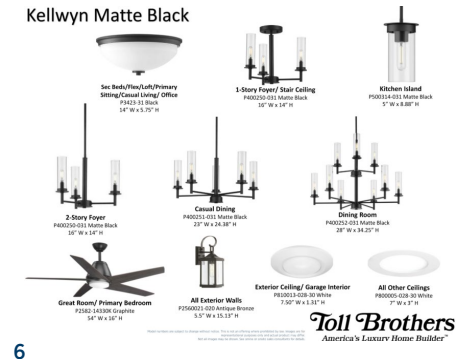

Designer Appointed Features | INTERIOR SELECTIONS

Designer Appointed Features are home details and finishes curated by the talented design professionals responsible for the distinctive looks found in our model homes.

1 WALL PAINT

Sherwin Williams
Pure White | SW-7005

2 INTERIOR DOORS

Sherwin Williams
Extra White | SW-7006

3 INTERIOR DOOR HANDLES

Kwikset
Matte Black | Halifax Lever

4 FIREPLACE

Dal Tile
Indoterra Volanic Ash | 24 x 24

5 FLOORING-HARDWOOD

Shaw
Anthem | Homeland Oak

6 LIGHTING

Progress
Kellwyn | Black

1

2

3

4

5

6