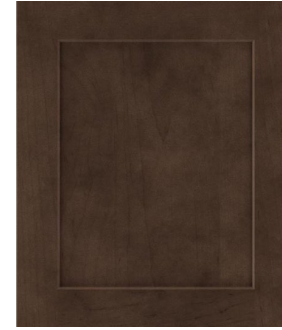

3

4 COUNTERTOP-PERIMETER

COSENTINO

ET Glow | 3CM