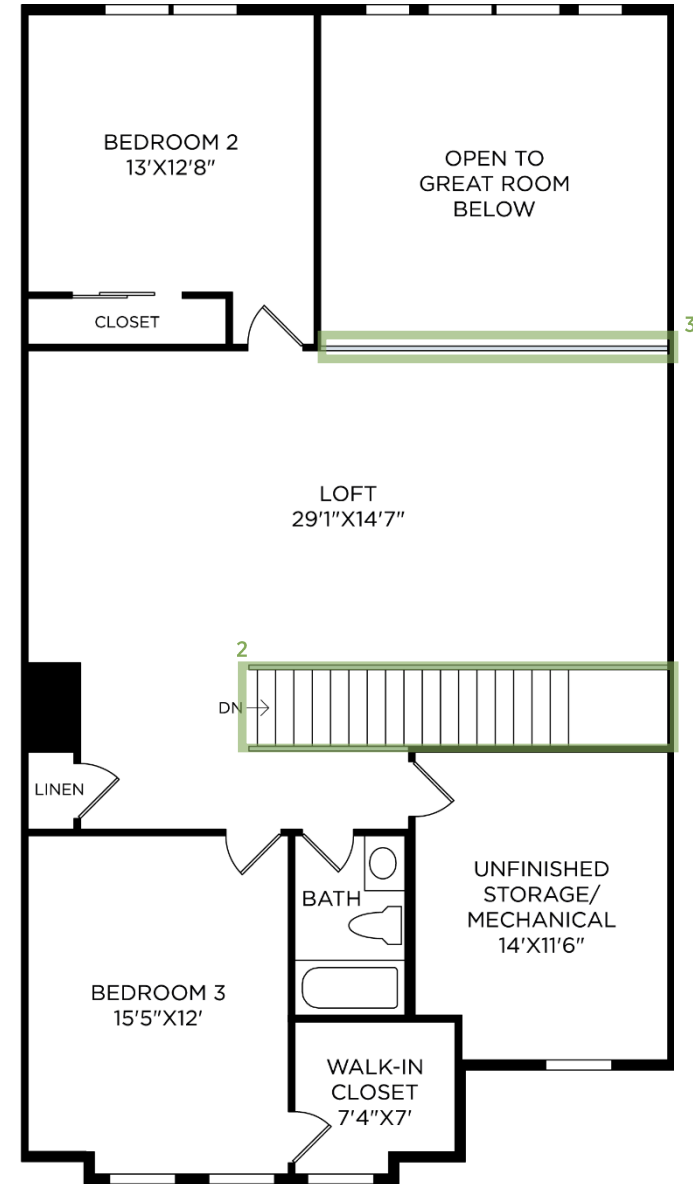

Designer Appointed Features | ARCHITECTURAL SELECTIONS

Designer Appointed Features are home details and finishes curated by the talented design professionals responsible for the distinctive looks found in our model homes.

1 SOFFIT CEILING

2 OPEN RAIL REPLACES HALF WALL STAIRS

3 OPEN RAIL REPLACES HALF WALL LOFT