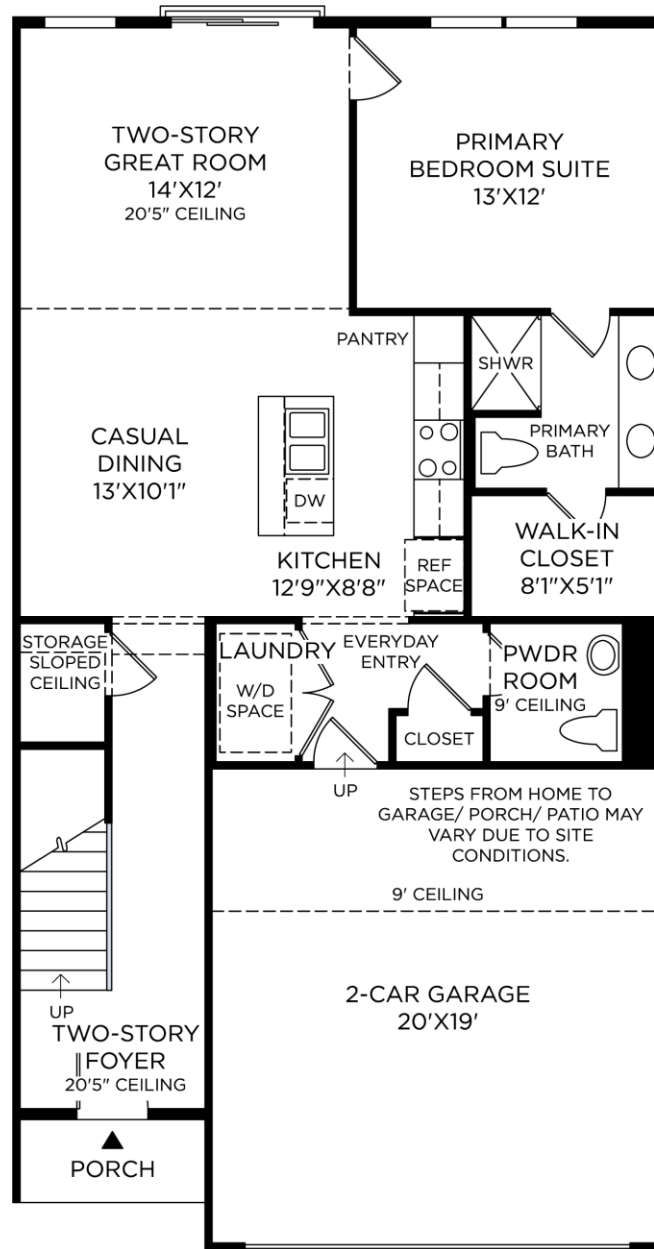

Designer Appointed Features | ARCHITECTURAL SELECTIONS

Designer Appointed Features are home details and finishes curated by the talented design professionals responsible for the distinctive looks found in our model homes.

1. 1 ALTERNATE SECONDARY BATH
2. 2 OPEN RAIL REPLACES HALF WALL LOFT
3. 3 OPEN RAIL REPLACES HALF WALL STAIRS