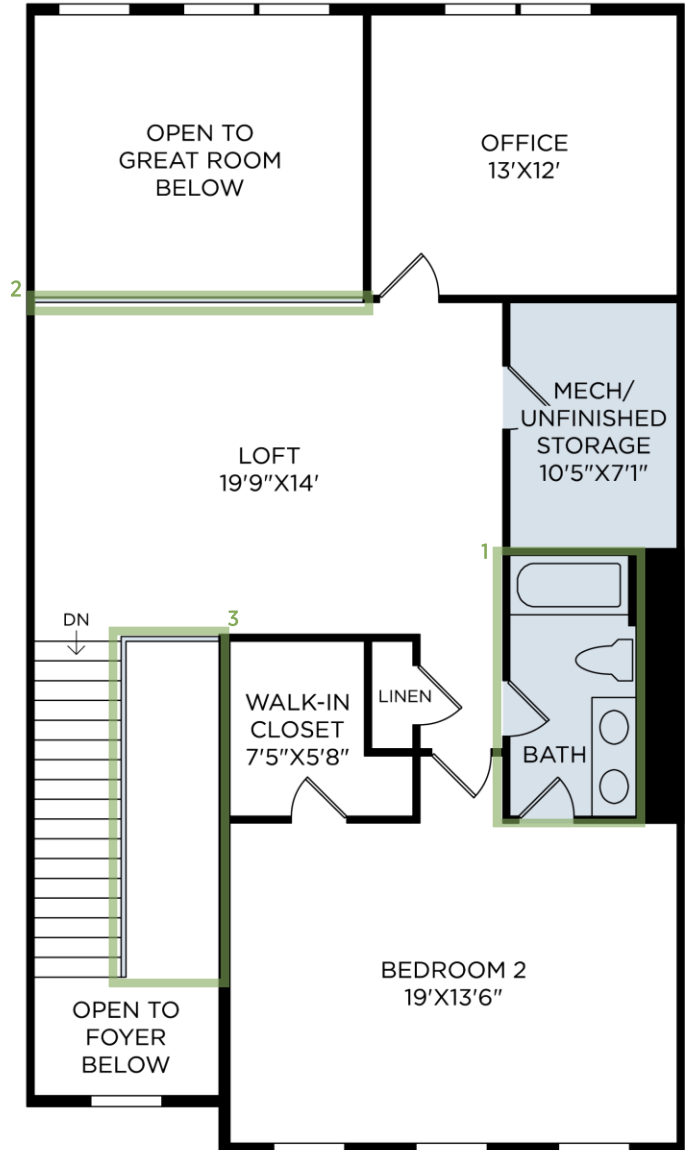

Designer Appointed Features | ARCHITECTURAL SELECTIONS

Designer Appointed Features are home details and finishes curated by the talented design professionals responsible for the distinctive looks found in our model homes.

1. 1 ALTERNATE SECONDARY BATH
2. 2 OPEN RAIL REPLACES HALF WALL LOFT
3. 3 OPEN RAIL REPLACES HALF WALL STAIRS