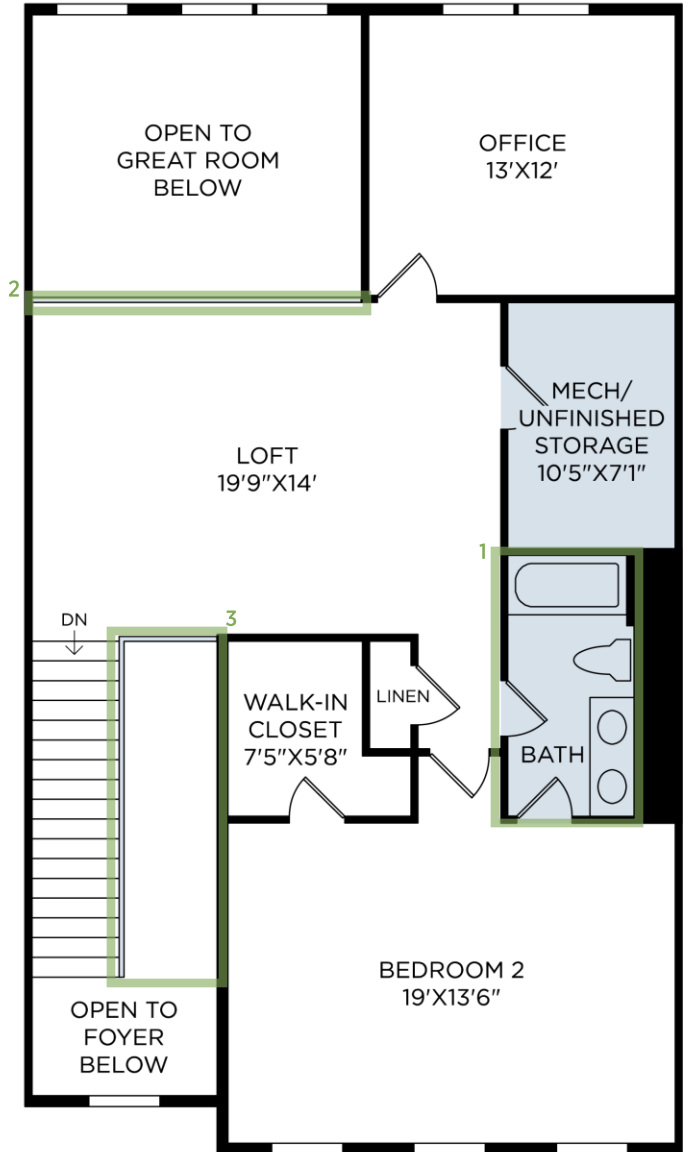

Designer Appointed Features | ARCHITECTURAL SELECTIONS

Designer Appointed Features are home details and finishes curated by the talented design professionals responsible for the distinctive looks found in our model homes.

1. 1 ALTERNATE SECONDARY BATH
2. 2 OPEN RAIL REPLACES HALF WALL LOFT
3. 3 OPEN RAIL REPLACES HALF WALL STAIRS
4. 4 OAK STAIRS W/ PAINTED RISER
   (not shown)