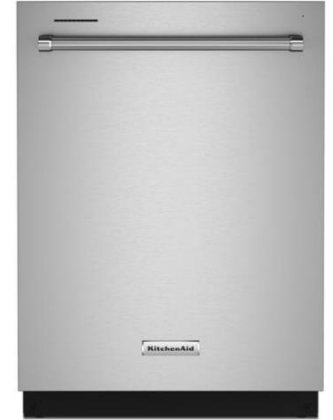

## 10 SINK

**Kohler Vault Single Bowl Undermount**  
Stainless

## 3 DISHWASHER

**Kitchen Aid**  
Stainless

1

2

3