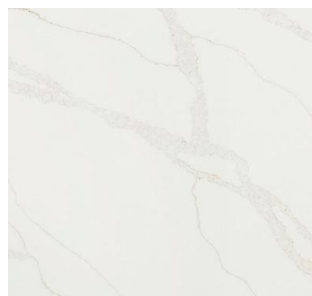

Designer Appointed Features | KITCHEN

Designer Appointed Features are home details and finishes curated by the talented design professionals responsible for the distinctive looks found in our model homes.

1 CABINETS-PERIMETER

Century Malibu
White

2 CABINETS-ISLAND

Century Malibu
Hazelnut

3 CABINET HARDWARE

Century TK1013
Brushed Satin Nickel

4 CABINET HARDWARE

Century TK1013
Brushed Satin Nickel

5 COUNTERTOP-ISLAND

MSI Quartz
Calacatta Elysio | Eased Edge

6 COUNTERTOP-PERIMETER

MSI Quartz
Calacatta Elysio | Eased Edge

7 BACKSPLASH

Daltile Mesmerist Gloss
Spirit | 3" x 12"

8 FLOORING- LVP

Shaw TB Home
Cozy Taupe | 9"

9 FAUCET

Kohler Crue Pull Down
Vibrant Stainless

10 SINK

Kohler Vault Single Bowl Undermount
Stainless