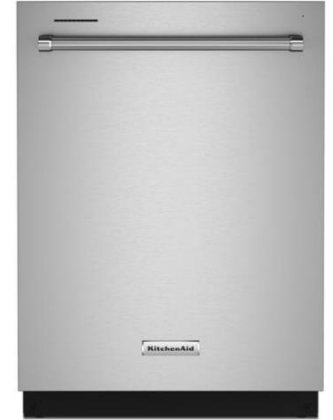

Kohler | Crue
Vibrant Stainless

9 SINK

Kohler | Vault Undermount
Stainless Steel

1

2

3

4

5

1 RANGE

KitchenAid
Stainless Steel

2 MICROWAVE/HOOD

Kitchen Aid
Stainless Steel

3 DISHWASHER

Kitchen Aid
Stainless Steel

1

2