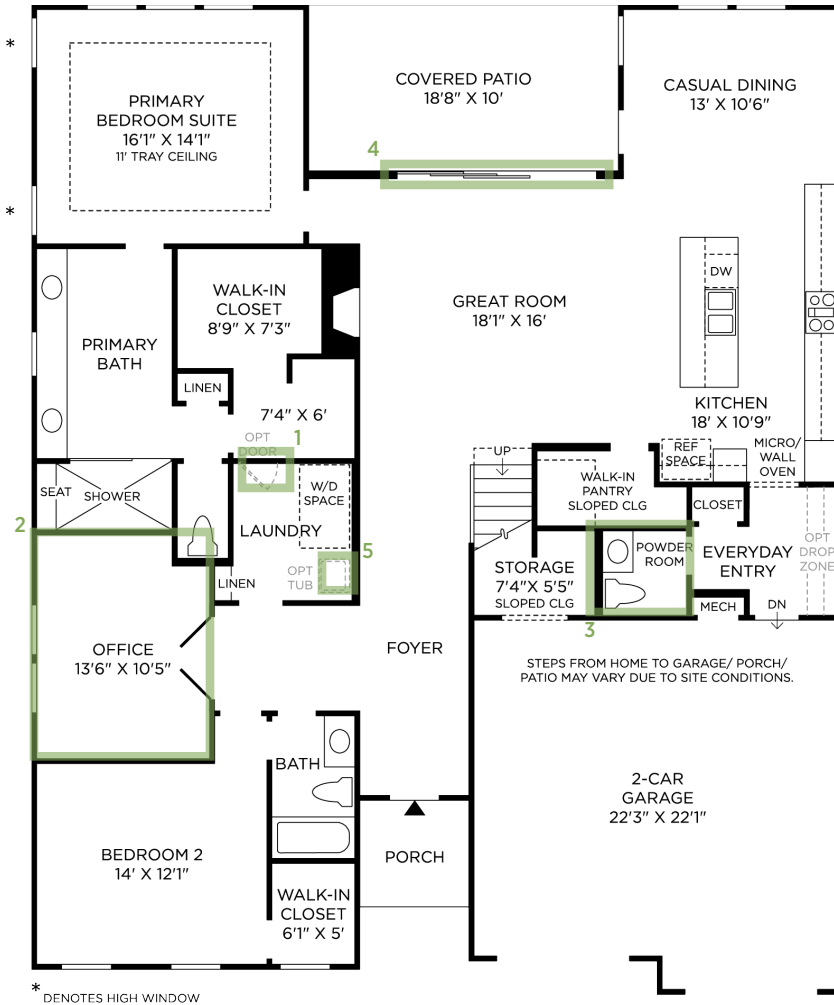

1 ADDITIONAL ENTRY LAUNDRY ROOM

3 POWDER ROOM

5 LAUNDRY ROOM SINK

7 REPLACE TUB WITH SHOWER MAIN LEVEL BATH
(not shown)

2 OFFICE

4 MULTI-SLIDE STACKED DOOR

6 PRIMARY BATH HANDSHOWER
(not shown)

Designer Appointed Features | INTERIOR SELECTIONS