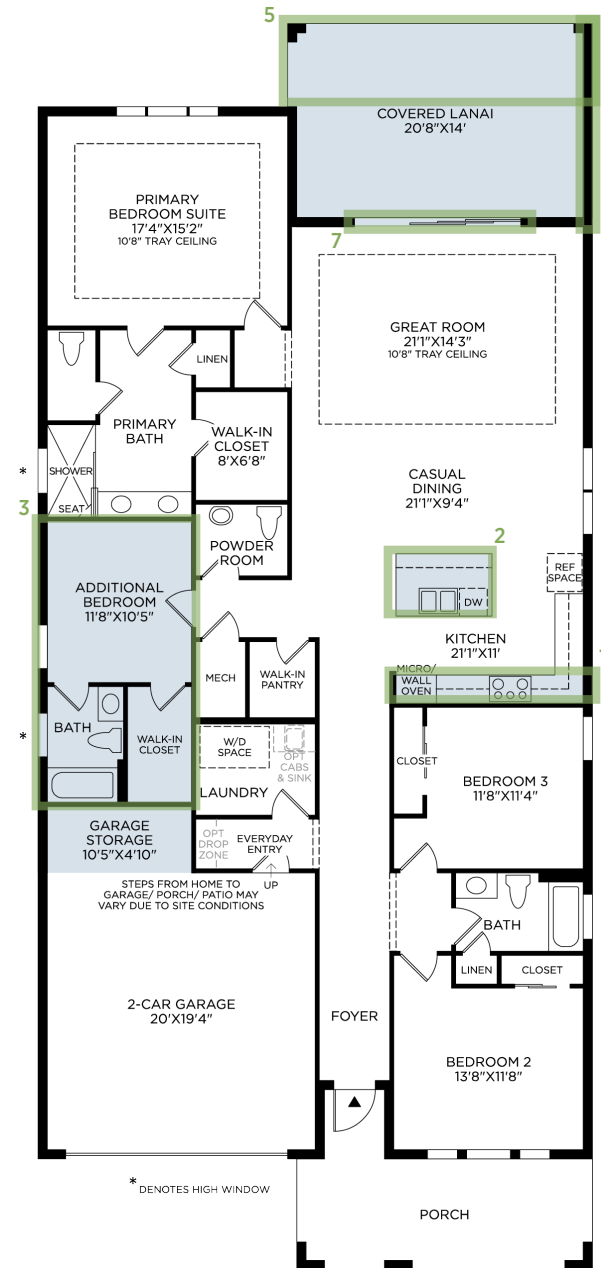

- 1 36" COOKTOP, HOOD, WALL OVEN
- 2 ALTERNATE KITCHEN ISLAND
- 3 BEDROOM AND BATH REPLACES FLEX ROOM
- 4 GARAGE DOOR W/ GLASS INSERTS
(not shown)
- 5 ALTERNATE COVERED LANAI
- 6 EXTERIOR FULL HEIGHT PRIVACY WALL
- 7 IMPACT MULTI-SLIDE STACKED DOOR
- 8 OUTDOOR KITCHEN PREP PACKAGE
(not shown)