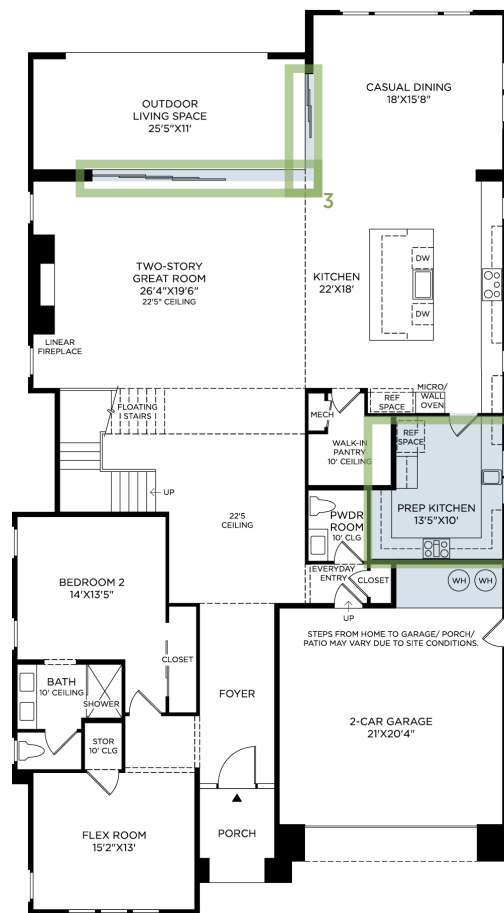

Designer Appointed Features | STRUCTURAL OPTIONS

Designer Appointed Features are home details and finishes curated by the talented design professionals responsible for the distinctive looks found in our model homes.

1 DETACHED CASITA

2 PREP KITCHEN

3 90-DEGREE SLIDING DOOR AT GREAT ROOM

4 PRIMARY SUITE DECK

5 INTERIOR INSULATION PACKAGE

(not shown)