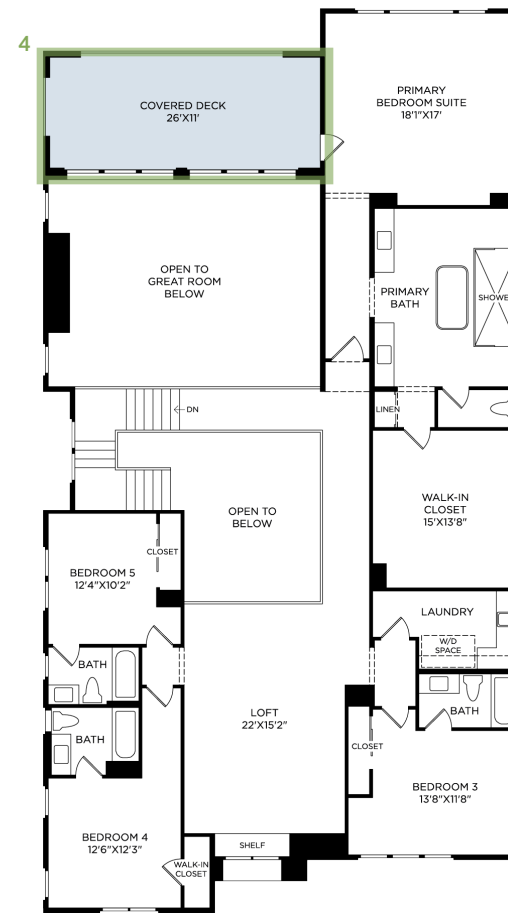

Designer Appointed Features | STRUCTURAL OPTIONS

Designer Appointed Features are home details and finishes curated by the talented design professionals responsible for the distinctive looks found in our model homes.

1 DETACHED CASITA

2 PREP KITCHEN

3 90-DEGREE SLIDING DOOR AT GREAT ROOM

4 PRIMARY SUITE DECK

5 INTERIOR INSULATION PACKAGE

(not shown)