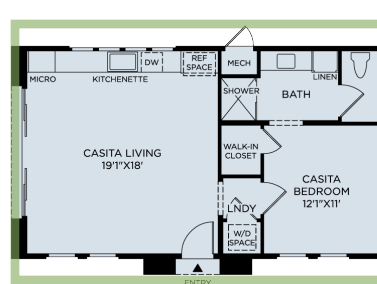

Designer Appointed Features | STRUCTURAL OPTIONS

Designer Appointed Features are home details and finishes curated by the talented design professionals responsible for the distinctive looks found in our model homes.

1 DETACHED CASITA

2 PREP KITCHEN

3 90-DEGREE SLIDING DOOR AT GREAT ROOM

4 PRIMARY SUITE DECK

5 INTERIOR INSULATION PACKAGE

(not shown)