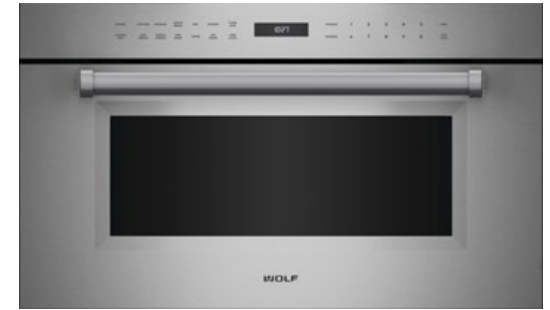

1 REFRIGERATOR

Sub-Zero

Stainless Steel | 36" French Door Refrigerator & Freezer Drawer

2 MICROWAVE

Wolf

Stainless Steel | 30"

3 DISHWASHER

Cove

Stainless Steel | 24"

1

2

3

Designer Appointed Features | PREP KITCHEN APPLIANCES

Designer Appointed Features are home details and finishes curated by the talented design professionals responsible for the distinctive looks found in our model homes.