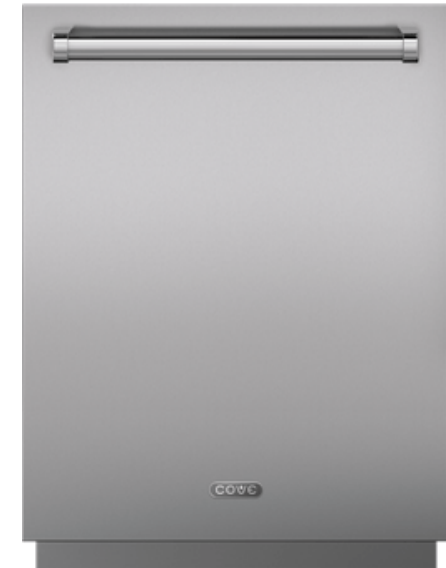

Designer Appointed Features | CASITA KITCHENETTE APPLIANCES

Designer Appointed Features are home details and finishes curated by the talented design professionals responsible for the distinctive looks found in our model homes.

1 REFRIGERATOR

Sub-Zero

Stainless Steel | 36" French Door Refrigerator & Freezer Drawer

2 MICROWAVE

Wolf

Stainless Steel | 30"

3 DISHWASHER

Cove

Stainless Steel | 24"

1

2

3