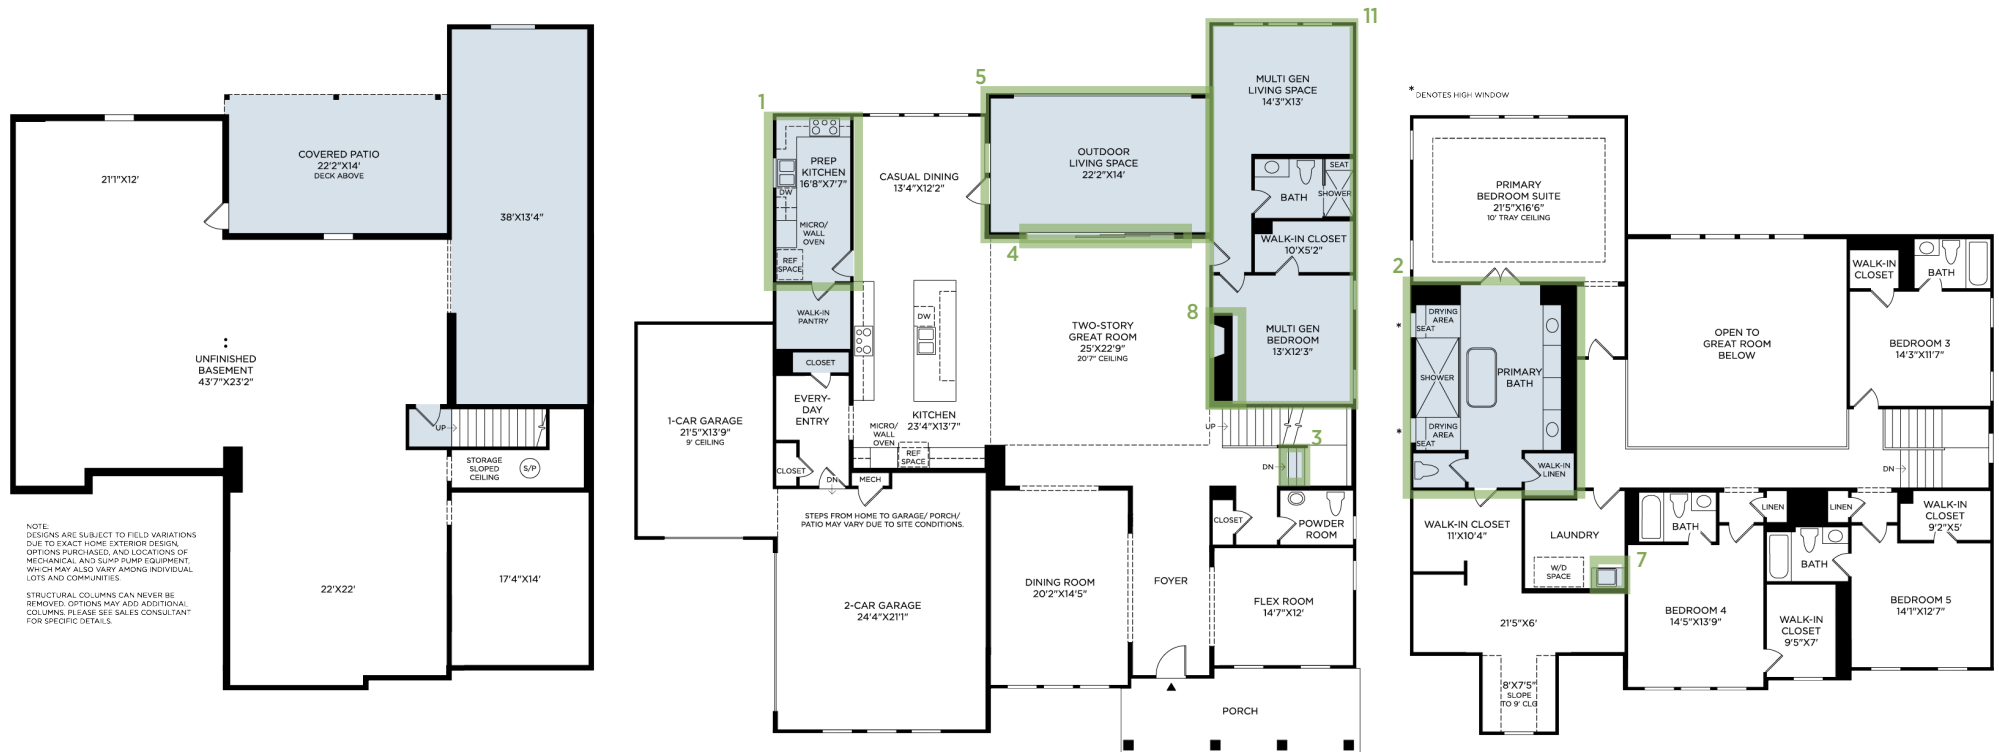

Designer Appointed Features | ARCHITECTURAL SELECTIONS

Designer Appointed Features are home details and finishes curated by the talented design professionals responsible for the distinctive looks found in our model homes.