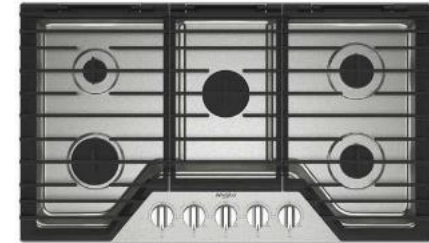

Whirlpool | Single Oven

Stainless Steel | 30" Built-In Oven with Microwave

5 DISHWASHER

Whirlpool

Stainless Steel | 24"

1

2

3