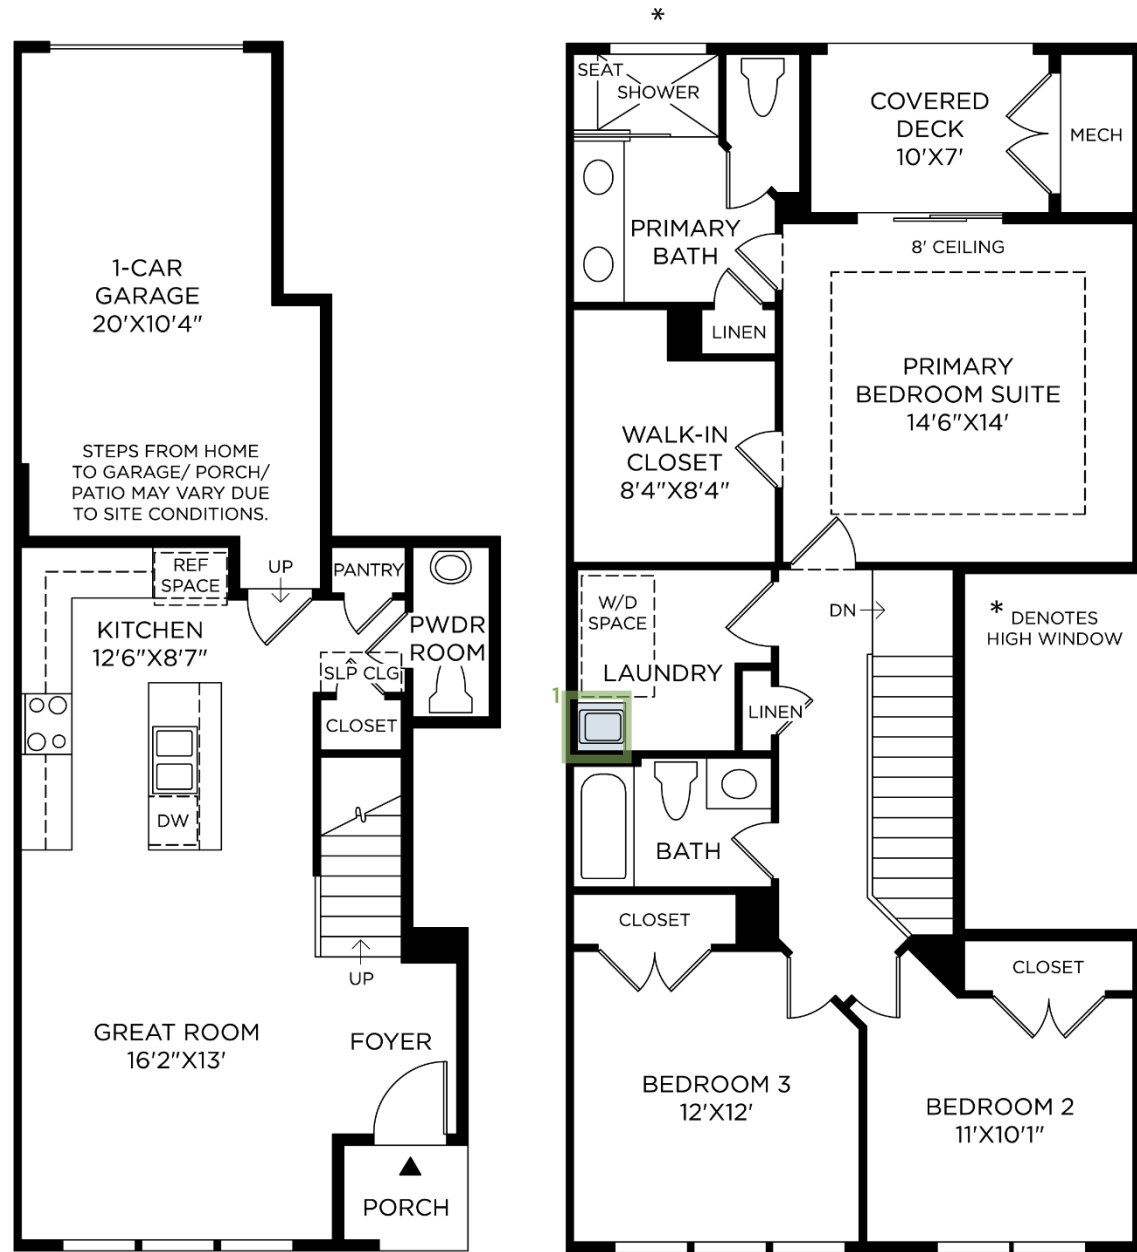

Designer Appointed Features | ARCHITECTURAL SELECTIONS

Designer Appointed Features are home details and finishes curated by the talented design professionals responsible for the distinctive looks found in our model homes.

1. 1 **LAUNDRY ROOM T/M SINK WITH CABINET**
2. 2 **OAK STAIR W/ STAINED RISER**
   (not shown)
3. 3 **MAIN STAIR RAIL PACKAGE**
   (not shown)