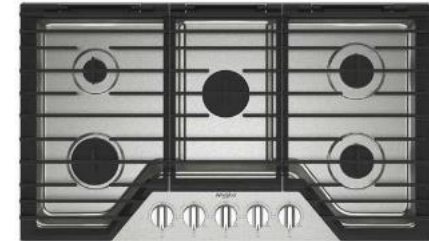

Designer Appointed Features | KITCHEN APPLIANCES

Designer Appointed Features are home details and finishes curated by the talented design professionals responsible for the distinctive looks found in our model homes.

1 REFRIGERATOR

Whirlpool | French Door

Stainless Steel | 36" Standard Depth

2 COOKTOP

Whirlpool | Gas Cooktop

Stainless Steel | 36" 5-Burner

3 VENT HOOD

Whirlpool | Under-Cabinet

Stainless Steel | 36" Vent Hood

4 COMBINATION WALL OVEN

Whirlpool | Single Oven

Stainless Steel | 30" Built-In Oven with Microwave

5 DISHWASHER

Whirlpool

Stainless Steel | 24"

1

2

3

4

5