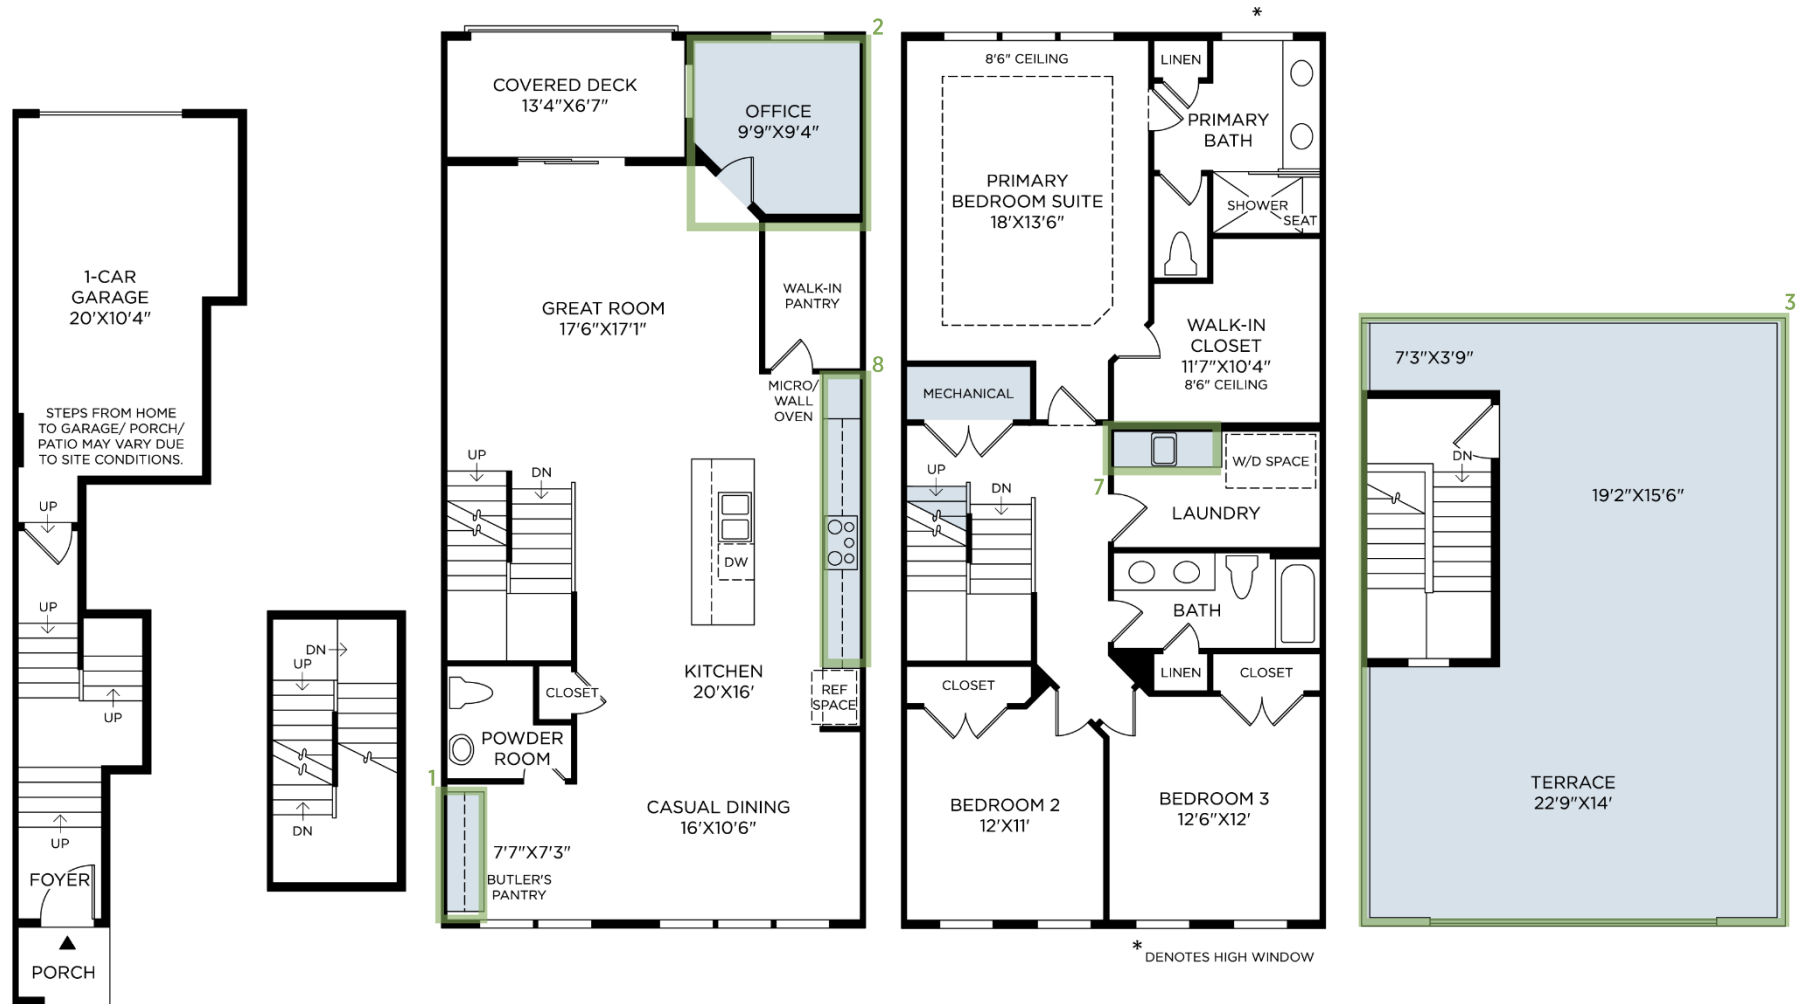

Designer Appointed Features | ARCHITECTURAL SELECTIONS

Designer Appointed Features are home details and finishes curated by the talented design professionals responsible for the distinctive looks found in our model homes.

1 BUTLER'S PANTRY

3 ROOFTOP TERRACE

5 OAK STAIRS

7 LAUNDRY SINK WITH CABINET

2 OFFICE

4 OAK STAIRS

(not shown)

6 MAIN STAIR RAIL PACKAGE

(not shown)

8 36" COOKTOP