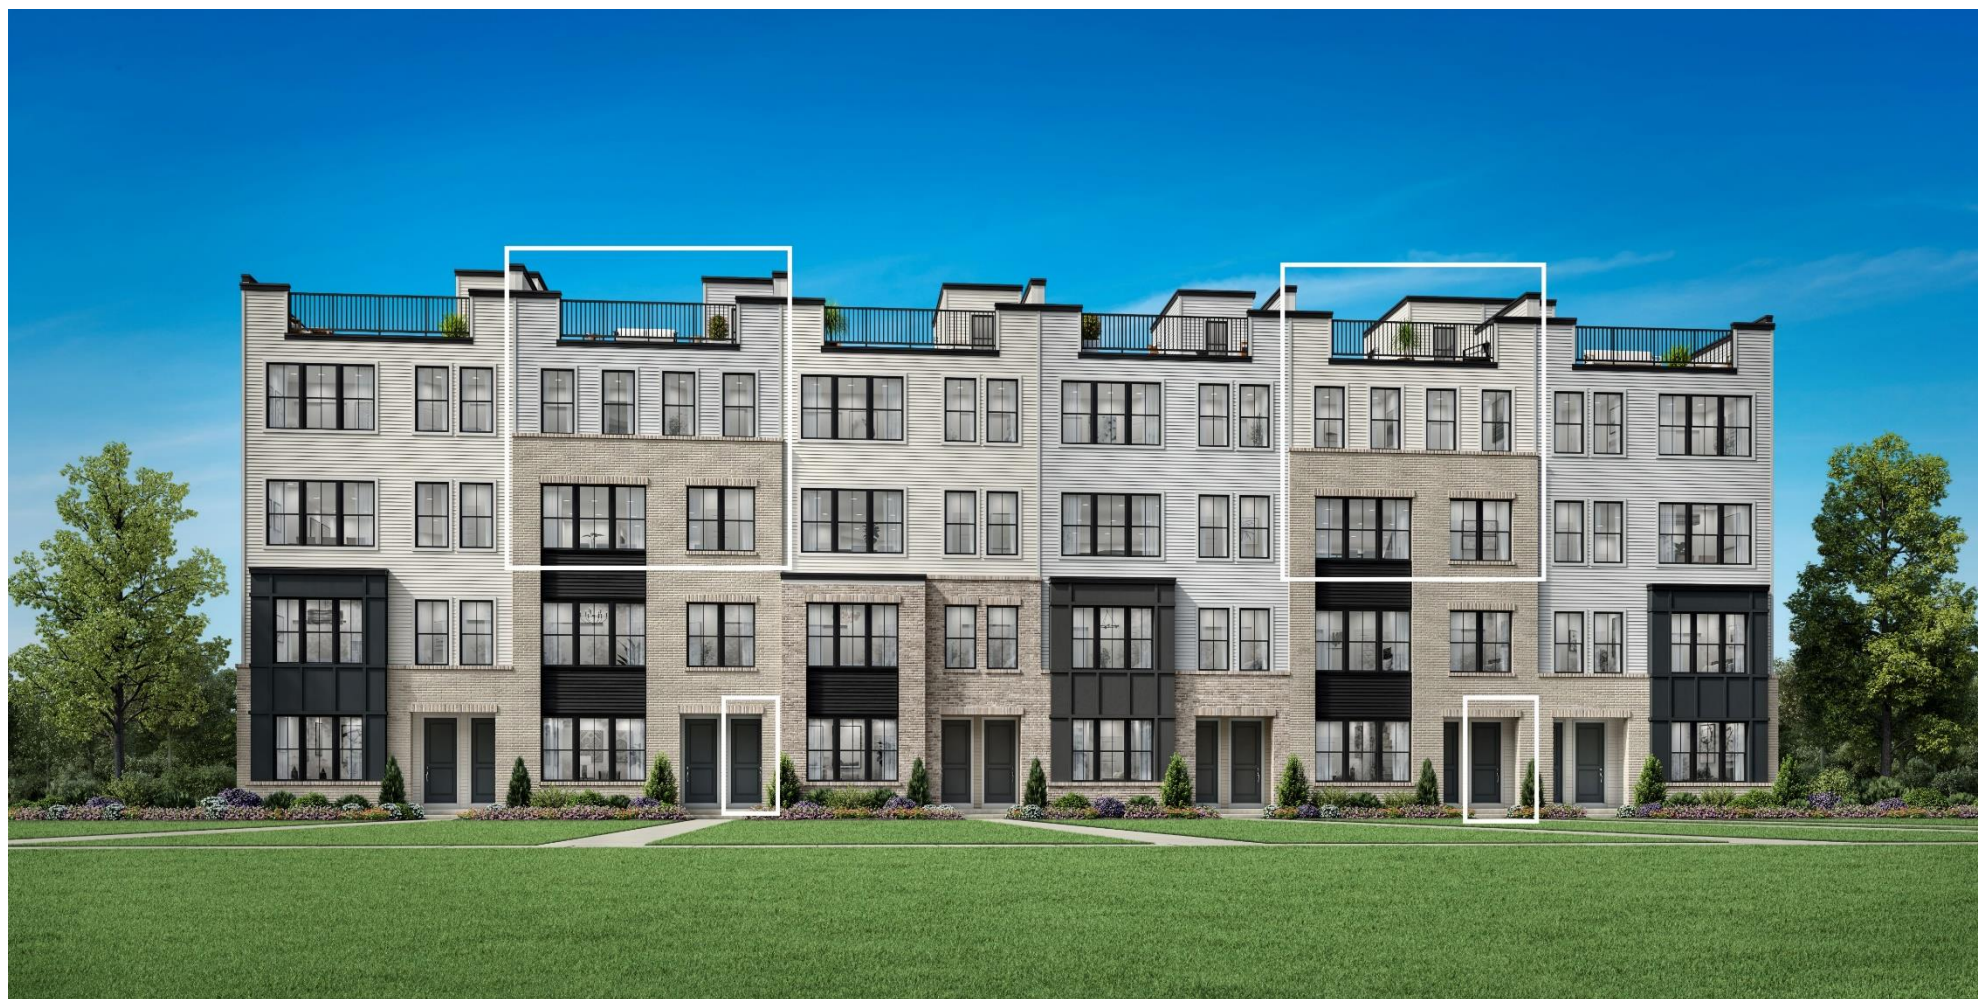

Designer Appointed Features | EXTERIOR SELECTIONS

Designer Appointed Features are home details and finishes curated by the talented design professionals responsible for the distinctive looks found in our model homes.

1 SIDING
Herringbone
Certainteed

3 FRONT DOOR
Iron Ore
SW 7069

5 STONE
Ocean View

7 WINDOWS / RAILS
Black

9 SOFFIT
Herringbone
Certainteed

2 TRIM
Crushed Ice
SW 7647

4 GARAGE DOOR
Black

6 ROOF
Charcoal
GAF Timberline

8 GUTTERS / DOWNSPOUTS
Black