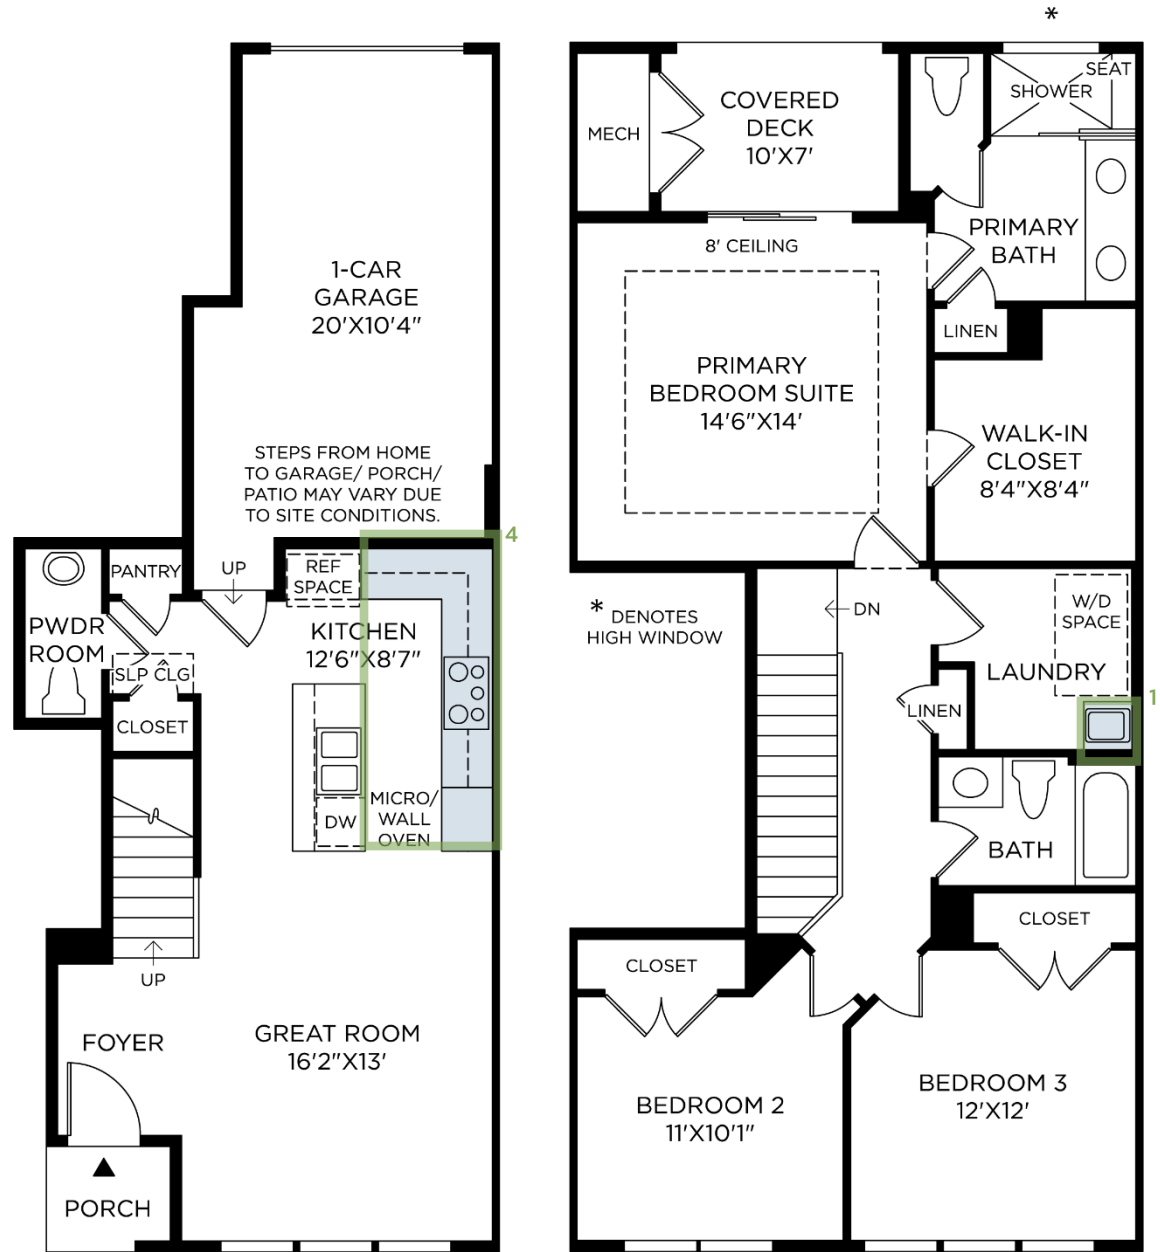

**1 LAUNDRY ROOM SINK WITH CABINET**

**2 MAIN STAIR RAIL PACKAGE**

(not shown)

**3 STRUCTURAL OPTION**

(not shown)

**4 36" COOKTOP**