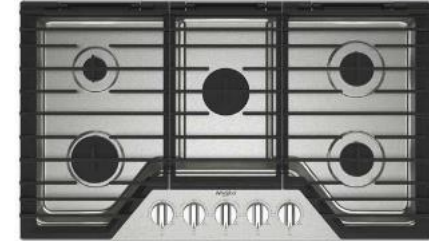

Designer Appointed Features | KITCHEN APPLIANCES

Designer Appointed Features are home details and finishes curated by the talented design professionals responsible for the distinctive looks found in our model homes.

1 REFRIGERATOR

Whirlpool | French Door

Stainless Steel | 36" Standard Depth

2 COOKTOP

Whirlpool | Gas Cooktop

Stainless Steel | 36" 5-Burner

3 VENT HOOD

Whirlpool | Under-Cabinet

Stainless Steel | 36" Vent Hood

4 COMBINATION WALL OVEN

Whirlpool | Single Oven

Stainless Steel | 30" Built-In Oven with Microwave

5 DISHWASHER

Whirlpool

Stainless Steel | 24"

1

2

3

4

5