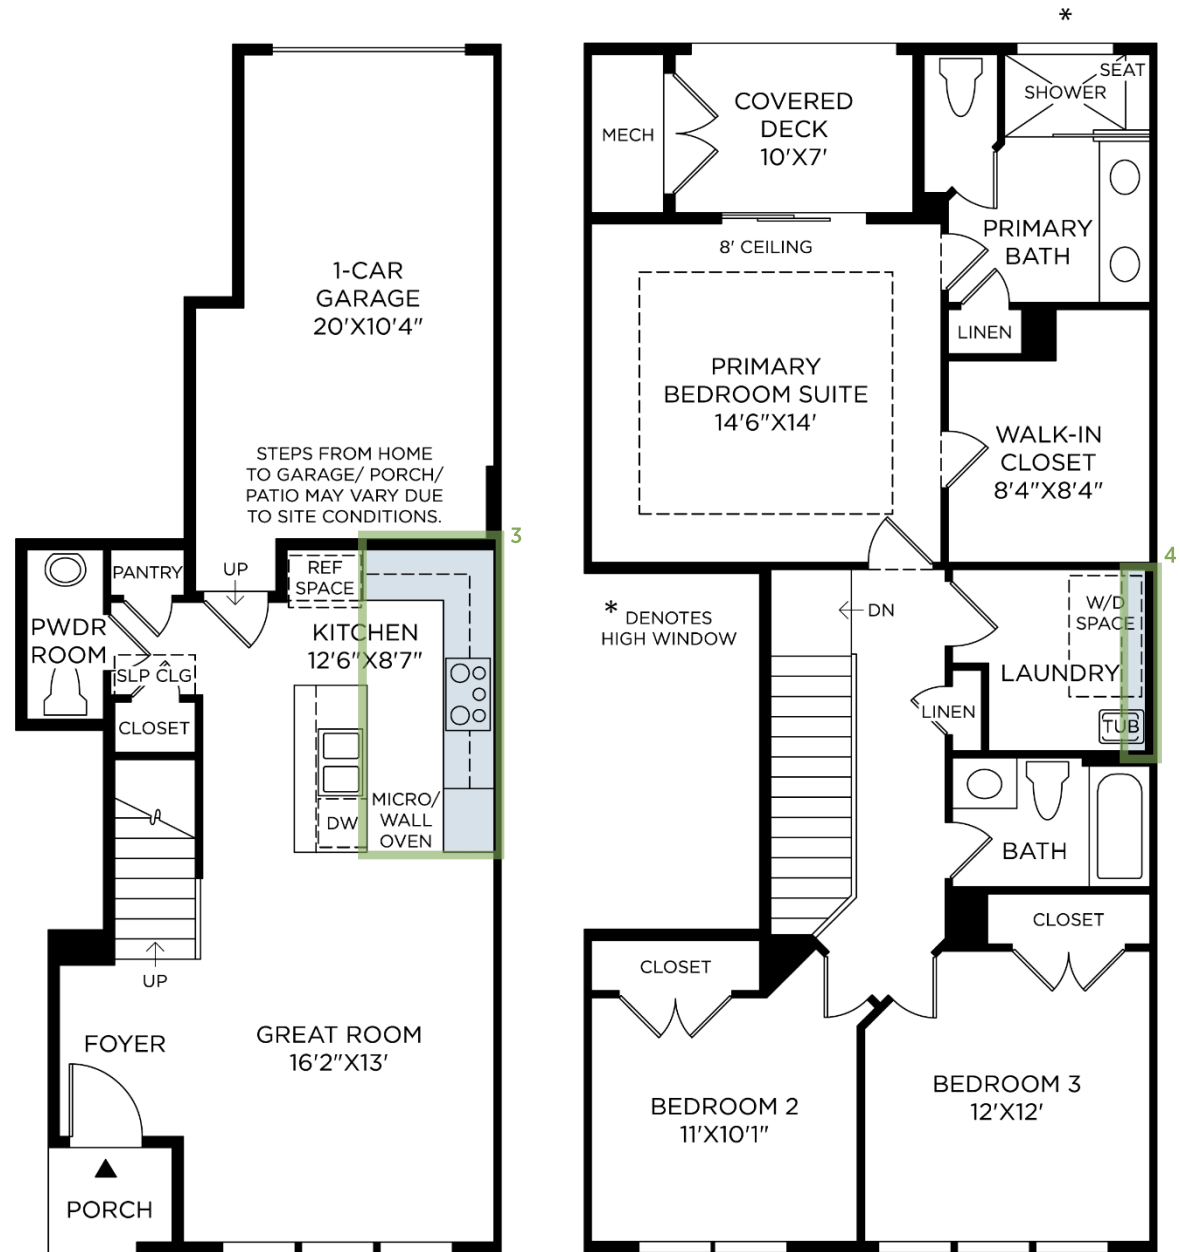

Designer Appointed Features | ARCHITECTURAL SELECTIONS

Designer Appointed Features are home details and finishes curated by the talented design professionals responsible for the distinctive looks found in our model homes.

- **1 STAINED OAK STAIRS**
  (not shown)
- **2 MAIN STAIR RAIL PACKAGE**
  (not shown)
- **3 36" COOKTOP**
- **4 LAUNDRY ROOM CABINETRY**