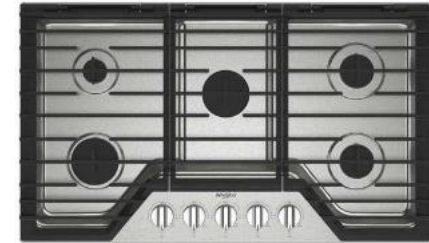

Designer Appointed Features | KITCHEN APPLIANCES

Designer Appointed Features are home details and finishes curated by the talented design professionals responsible for the distinctive looks found in our model homes.

1 REFRIGERATOR

Whirlpool | French Door

Stainless Steel | 36" Standard Depth

2 COOKTOP

Whirlpool | Gas Cooktop

Stainless Steel | 36" 5-Burner

3 VENT HOOD

Whirlpool | Under-Cabinet

Stainless Steel | 36" Vent Hood

4 COMBINATION WALL OVEN

Whirlpool | Single Oven

Stainless Steel | 30" Built-In Oven with Microwave

5 DISHWASHER

Whirlpool

Stainless Steel | 24"

1

2

3

4

5