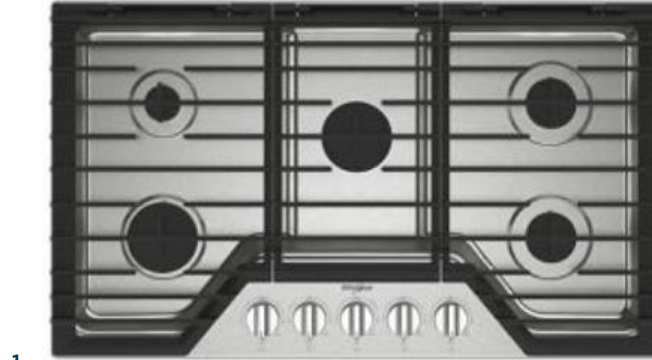

Designer Appointed Features | KITCHEN APPLIANCES

Designer Appointed Features are home details and finishes curated by the talented design professionals responsible for the distinctive looks found in our model homes.

1 COOKTOP

Whirlpool

Stainless Steel | 5-Burner Gas

2 VENT HOOD

Whirlpool

Stainless Steel | Under Cabinet

3 MICROWAVE/OVEN COMBO

Whirlpool

Stainless Steel | Built-In

4 DISHWASHER

Whirlpool

Stainless Steel

1