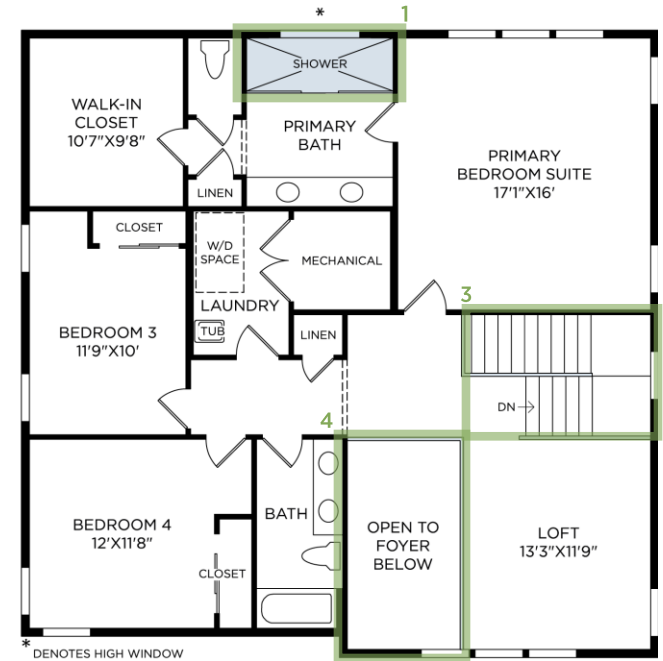

Designer Appointed Features | STRUCTURAL OPTIONS

Designer Appointed Features are home details and finishes curated by the talented design professionals responsible for the distinctive looks found in our model homes.

1. 1 ALTERNATE PRIMARY SHOWER
2. 2 BEDROOM REPLACES FLEX ROOM
3. 3 OPEN RAILS AT STAIRS
4. 4 OPEN RAILS AT LOFT
5. 5 MULTI-SLIDE STACKED DOOR
6. 6 ALTERNATE COVERED LANAI
7. 7 EXTERIOR PRIVACY WALL
8. 8 OAK STAIRS
   (not shown)
9. 9 SHOWER REPLACES TUB
   (not shown)
10. 10 TRAY CEILING PRIMARY BEDROOM
    (not shown)