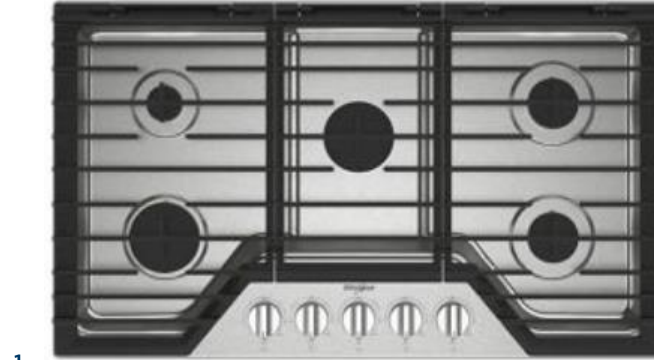

Designer Appointed Features | KITCHEN APPLIANCES

Designer Appointed Features are home details and finishes curated by the talented design professionals responsible for the distinctive looks found in our model homes.

1 COOKTOP

Whirlpool

Stainless Steel | 5-Burner Gas

2 VENT HOOD

Whirlpool

Stainless Steel | Under Cabinet

3 MICROWAVE/OVEN COMBO

Whirlpool

Stainless Steel | Built-In

4 DISHWASHER

Whirlpool

Stainless Steel

1