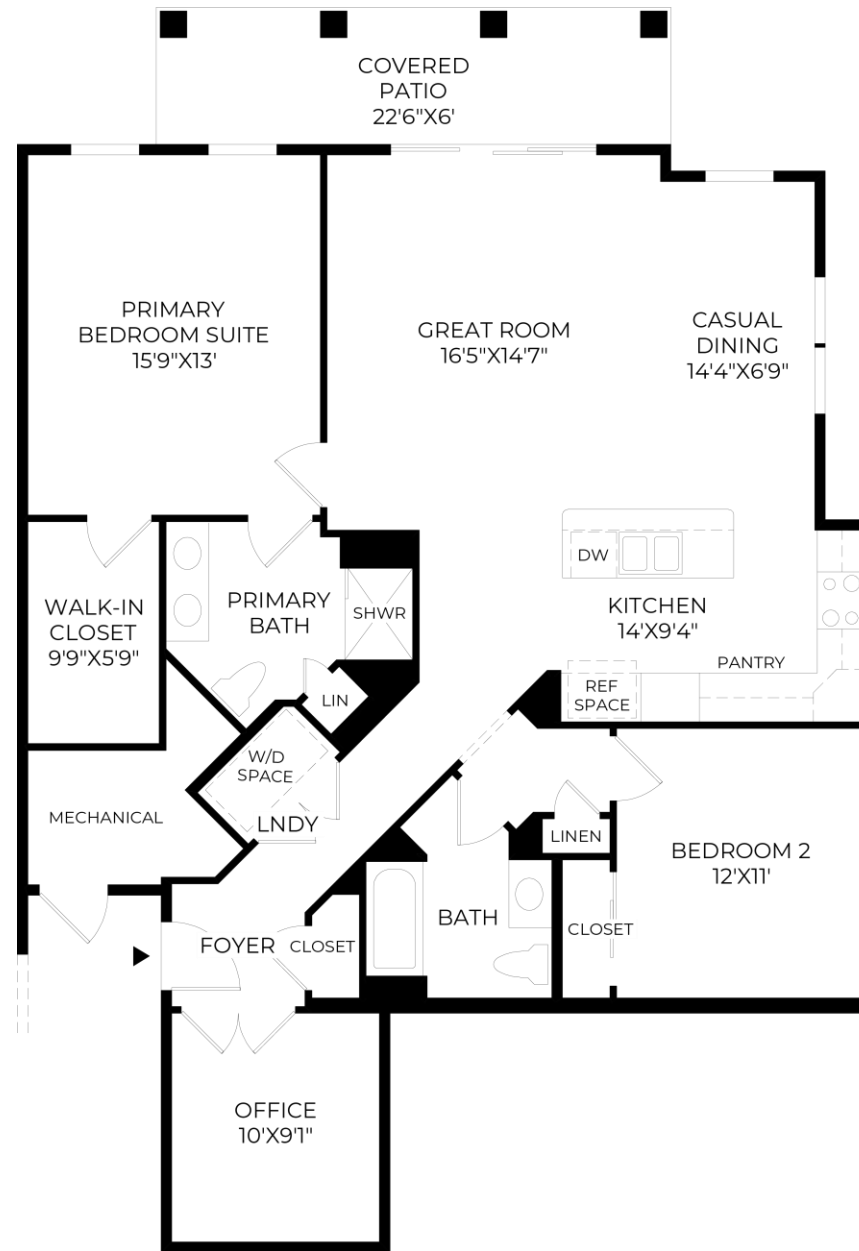

Designer Appointed Features | ARCHITECTURAL SELECTIONS

Designer Appointed Features are home details and finishes curated by the talented design professionals responsible for the distinctive looks found in our model homes.