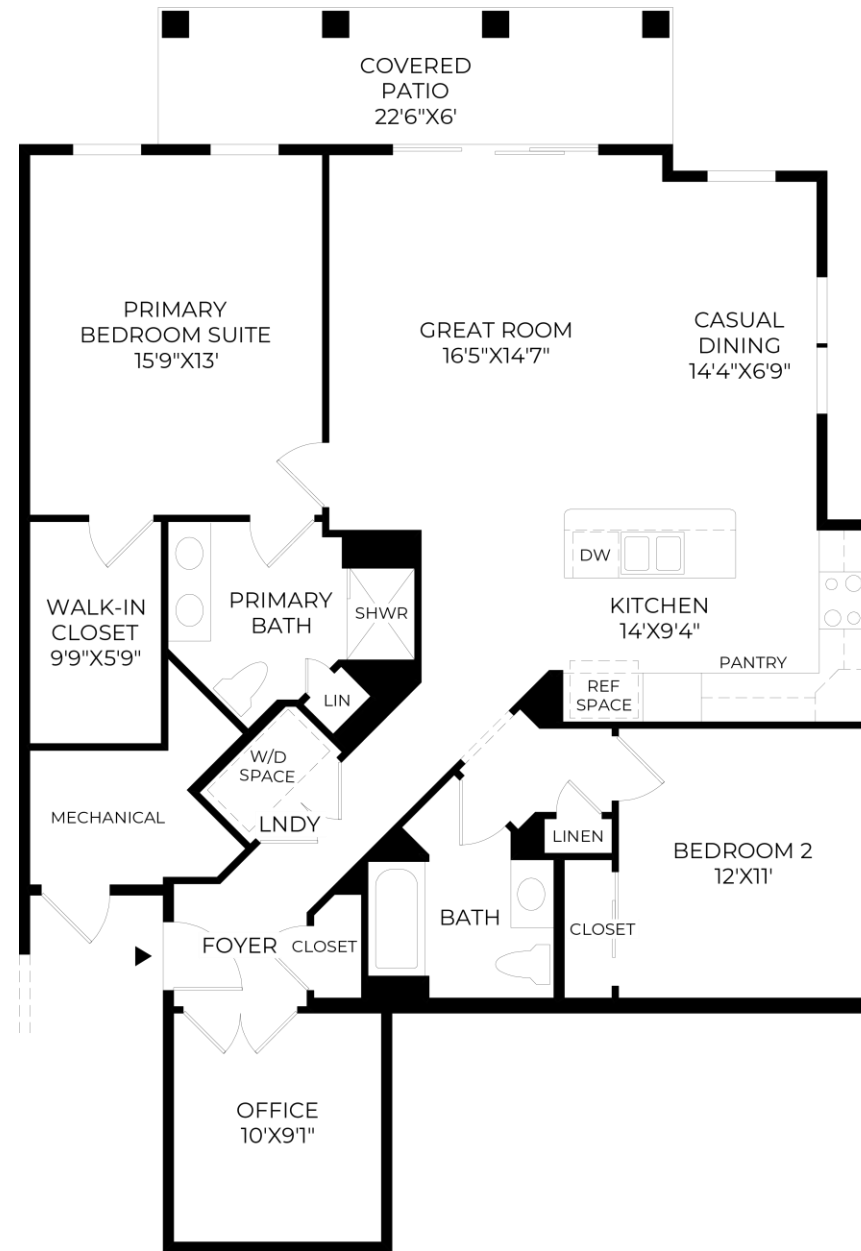

Designer Appointed Features | ARCHITECTURAL SELECTIONS

Designer Appointed Features are home details and finishes curated by the talented design professionals responsible for the distinctive looks found in our model homes.