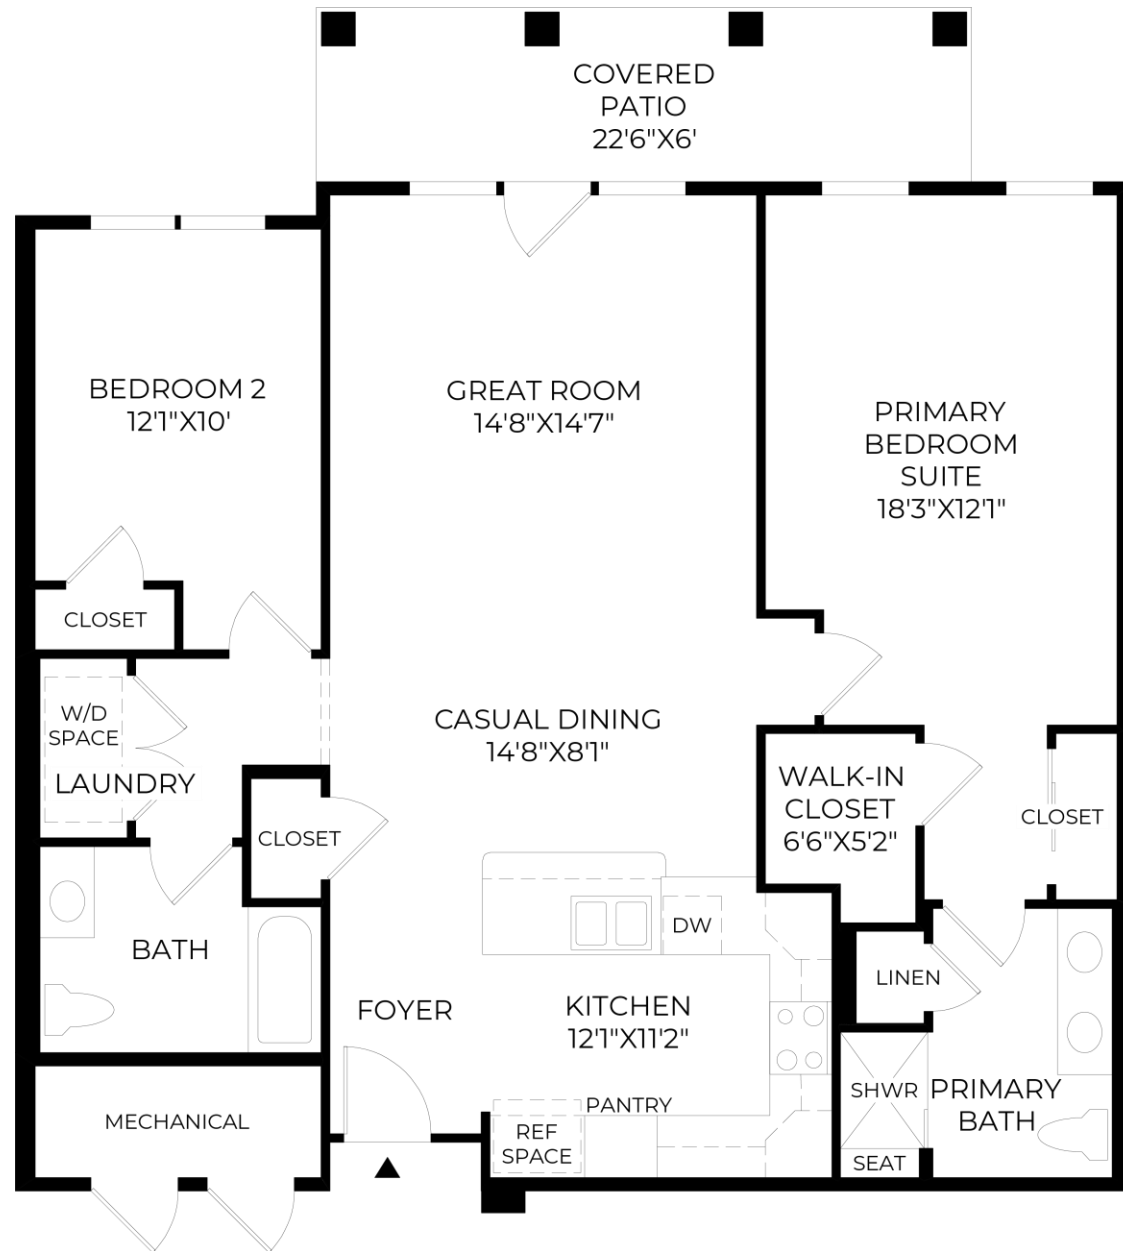

Designer Appointed Features | ARCHITECTURAL SELECTIONS

Designer Appointed Features are home details and finishes curated by the talented design professionals responsible for the distinctive looks found in our model homes.