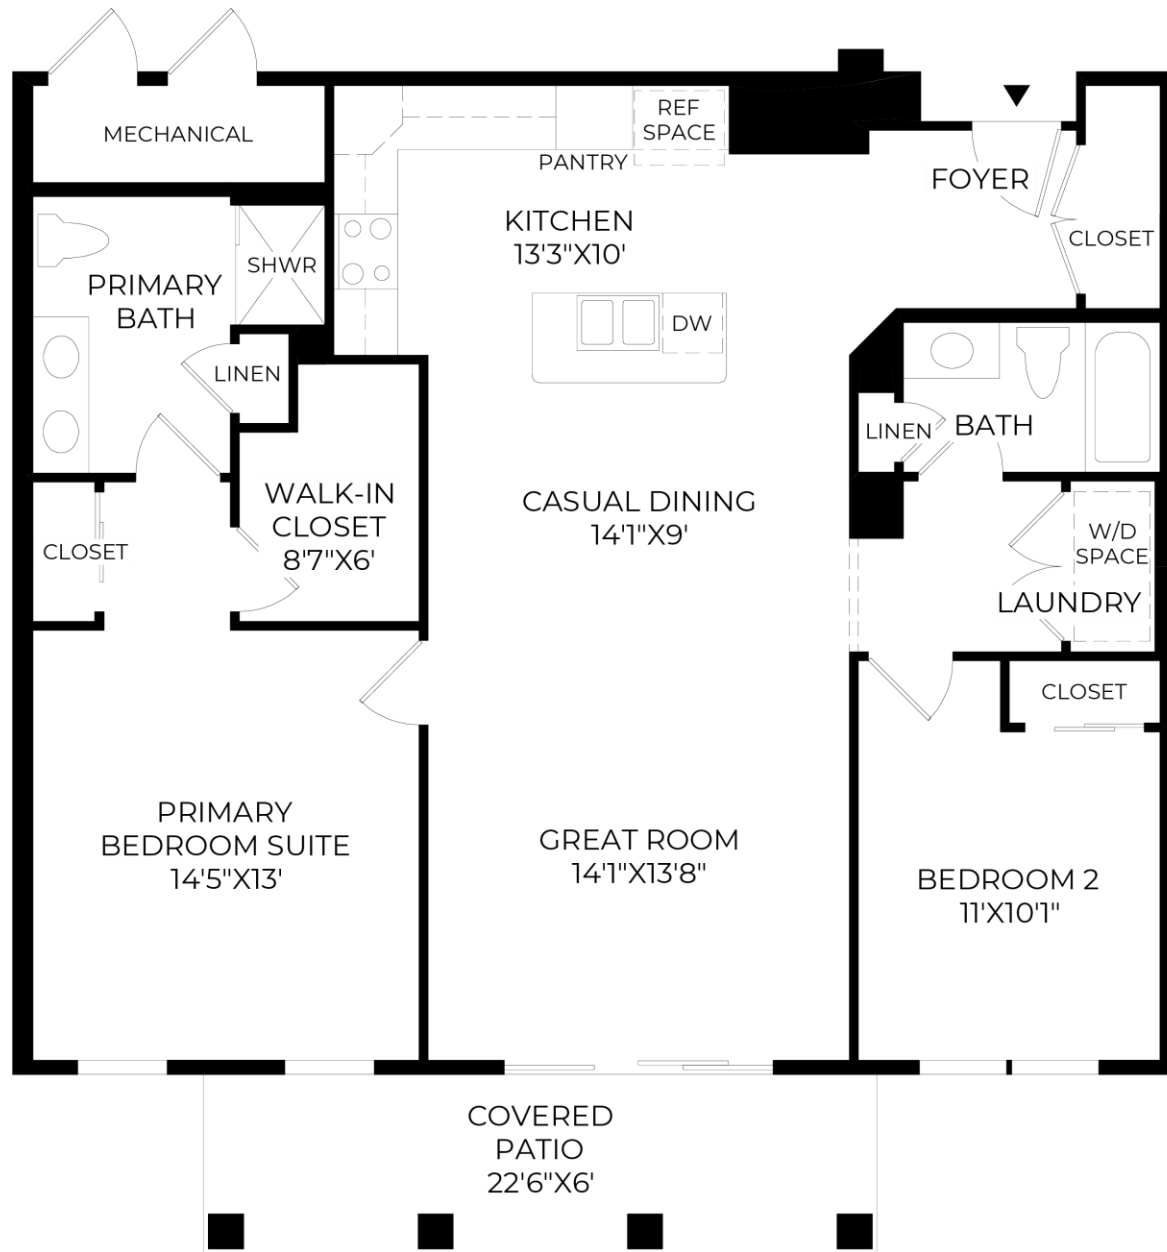

Designer Appointed Features | ARCHITECTURAL SELECTIONS

Designer Appointed Features are home details and finishes curated by the talented design professionals responsible for the distinctive looks found in our model homes.