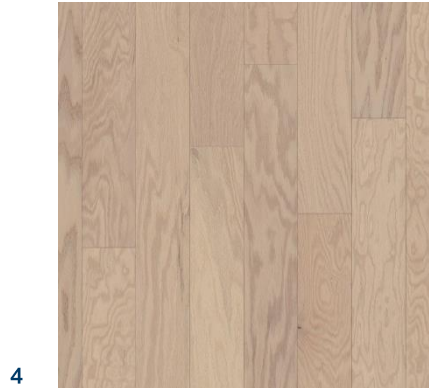

Designer Appointed Features | INTERIOR SELECTIONS

Designer Appointed Features are home details and finishes curated by the talented design professionals responsible for the distinctive looks found in our model homes.

1 WALL PAINT

Sherwin-Williams
Extra White

2 INTERIOR DOORS

Single-Panel Smooth Finish
White

3 INTERIOR DOOR HANDLES

Kwikset Halifax
Brushed Nickel

4 FLOORING – HARDWOOD

Shaw Floors Century Oak
Modern | 5" Plank

5 FLOORING – CARPET

Shaw Floors Golden Sands
Pearl

6 WASHER

Whirlpool Top Load Washer
White

7 DRYER

Whirlpool Electric Dryer
White