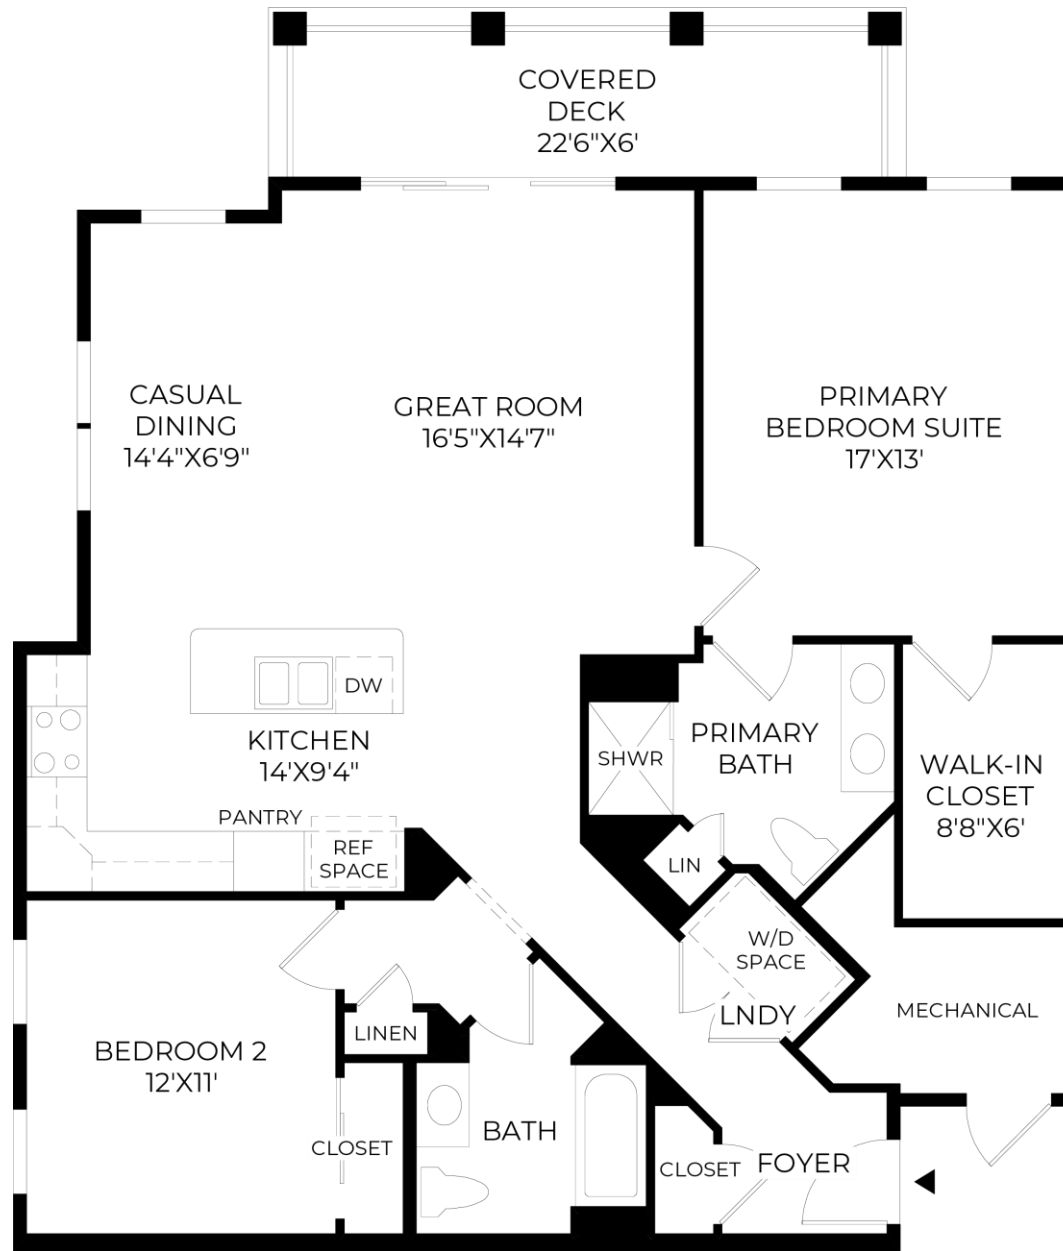

Designer Appointed Features | ARCHITECTURAL SELECTIONS

Designer Appointed Features are home details and finishes curated by the talented design professionals responsible for the distinctive looks found in our model homes.