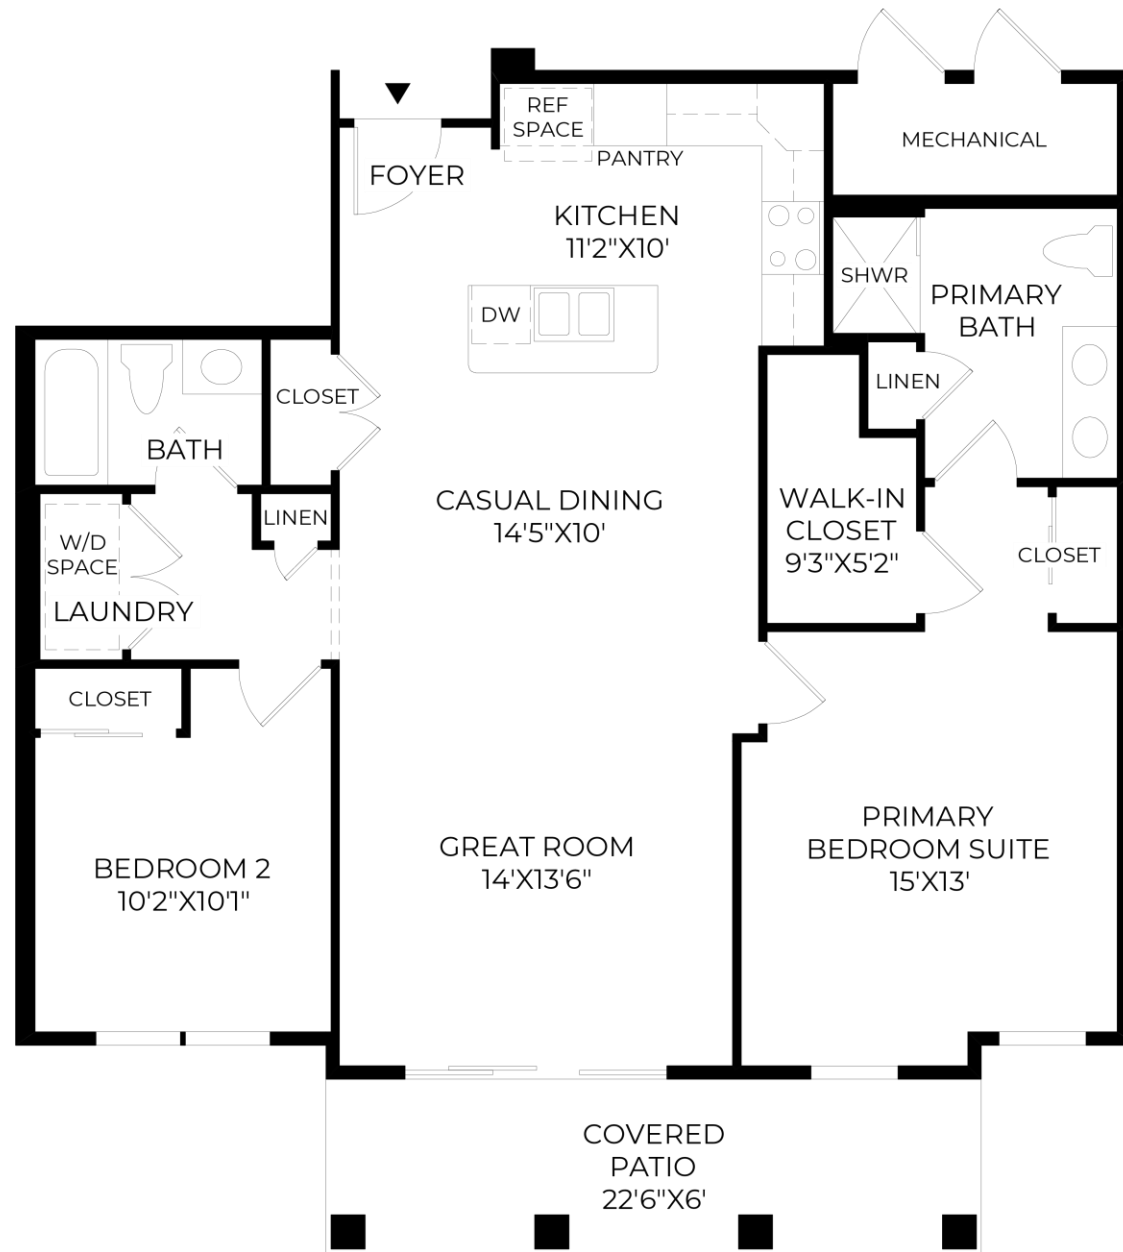

Designer Appointed Features | ARCHITECTURAL SELECTIONS

Designer Appointed Features are home details and finishes curated by the talented design professionals responsible for the distinctive looks found in our model homes.