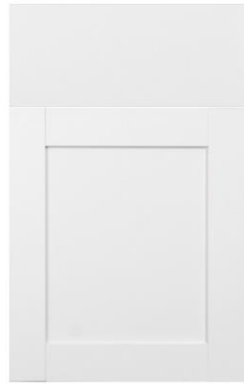

Designer Appointed Features | KITCHEN

Designer Appointed Features are home details and finishes curated by the talented design professionals responsible for the distinctive looks found in our model homes.

1 CABINETS

Century Cabinetry Highland
White

2 HARDWARE

Century Cabinetry Ascendra
Satin Nickel

3 COUNTERTOPS

Silestone
Miami White

4 BACKSPLASH

Daltile Mythology
Oyster Grey | Picket

5 FLOORING — HARDWOOD

Shaw Floors Century Oak
Modern | 5" Plank

6 FAUCET

Kohler Cruë
Vibrant Stainless

7 SINK

Kohler Vault
Stainless Steel

8 LIGHTING — ISLAND

Progress Lighting Atwell
Brushed Nickel

9 LIGHTING — CASUAL DINING

Progress Lighting Replay
Brushed Nickel | 5-Light

1