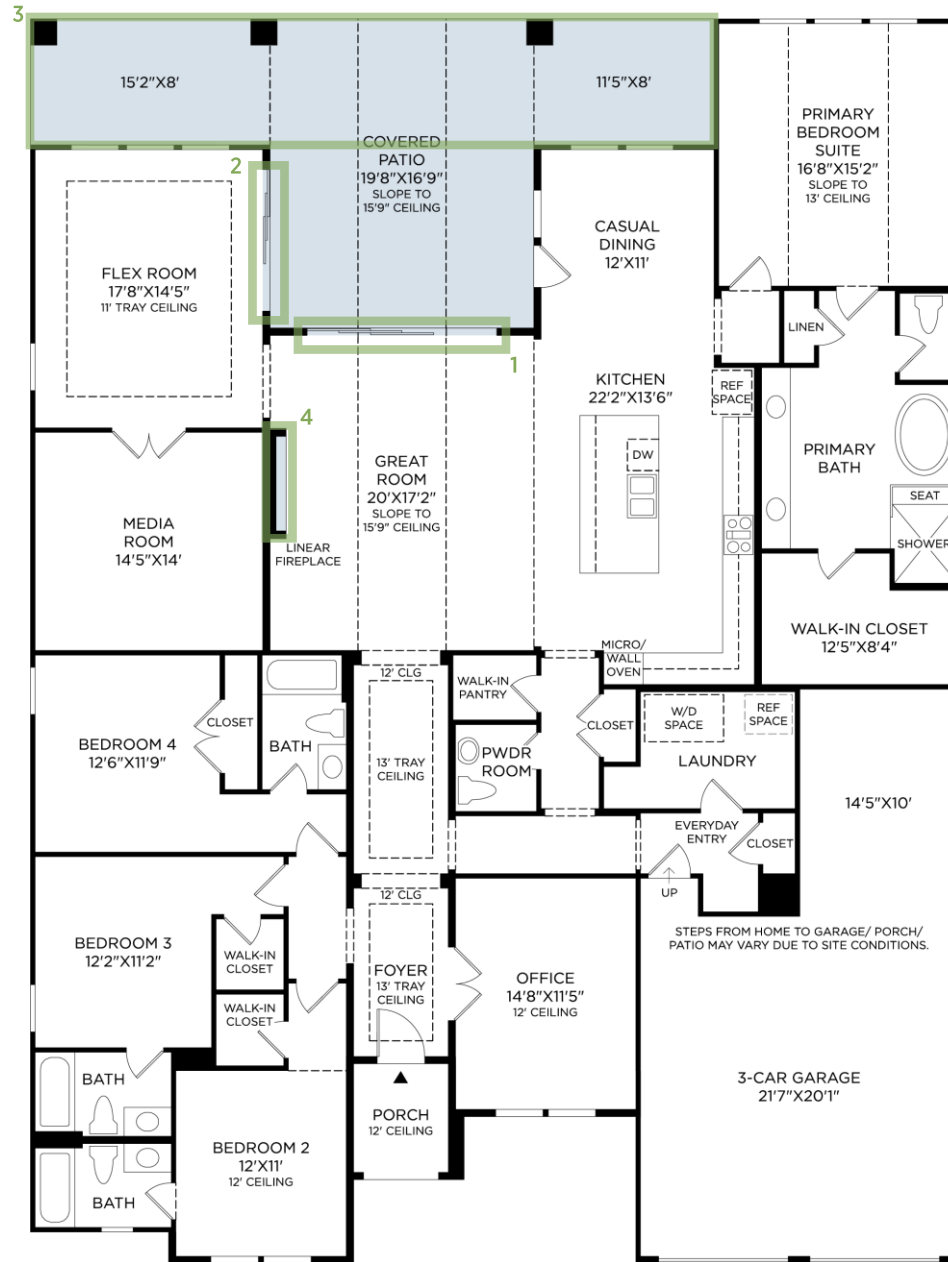

Designer Appointed Features | STRUCTURAL OPTIONS

Designer Appointed Features are home details and finishes curated by the talented design professionals responsible for the distinctive looks found in our model homes.

- 1 MULTI-SLIDE STACKED DOOR 12X8
- 2 MULTI-SLIDE STACKED DOOR 9X8
- 3 ALTERNATE COVERED PATIO
- 4 ELECTRIC FIREPLACE 72"