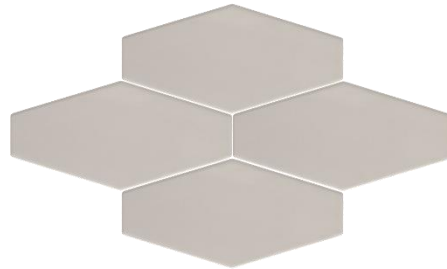

4 BACKSPLASH

Arizona - Paloma
4x8 Long Hex Pumice Glossy

4

5 FLOORING- ENGINEERED WOOD

Shaw – Homeland Oak
Tradition