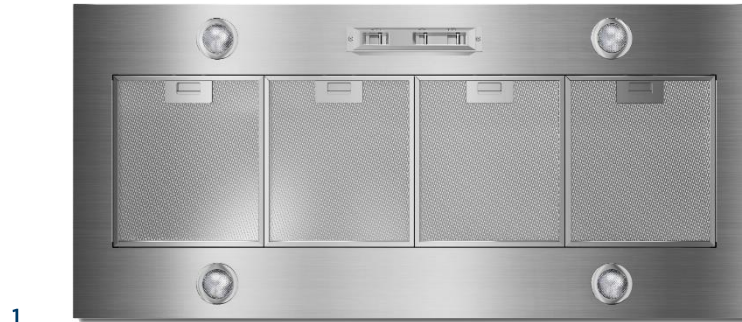

Designer Appointed Features | KITCHEN APPLIANCES

Designer Appointed Features are home details and finishes curated by the talented design professionals responsible for the distinctive looks found in our model homes.

1 VENT HOOD LINER

Whirlpool
Stainless Steel | 48" UVL6048JSS

2 GAS RANGE COOKTOP

JennAir
Stainless Steel | 48" JGCP548HL

3 DOUBLE WALL OVEN

JennAir
Stainless Steel | 30" JJW3830LL

4 DISHWASHER

JennAir
Stainless Steel | 24" JDPSS244PL

5 MICROWAVE DRAWER

JennAir
Stainless Steel | 24" JMDFS24JL

1