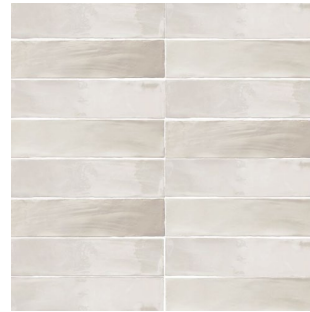

Designer Appointed Features | SECONDARY BATHROOMS

Designer Appointed Features are home details and finishes curated by the talented design professionals responsible for the distinctive looks found in our model homes.

1 CABINETS-ISLAND

Yorktowne

Biscotti | Maple Shaker Stained

2 HARDWARE

Cabinet Pulls

Matte Black | Contemporary Pulls

3 COUNTERTOP

Arizona Tile

Serene | Quartz Polished 3cm

4 FAUCET

Kohler

Matte Black | Buckley

5 SINK

Kohler

White | Caxton Rectangle Undermount

6 SHOWER TILE-WALLS

Arizona Tile

Ivory | Flash 3x12

7 TUB

Kohler

White | Performa 60"x29"

8 SHOWER FIXTURES

Kohler

Matte Black | Buckley

9 TOILET

Kohler

White | Wellworth Standard Height Elongated

10 FLOORING-TILE

Arizona Tile

Beige | Futura 12x24

1

2

3

4

5

6

7

8

9

10