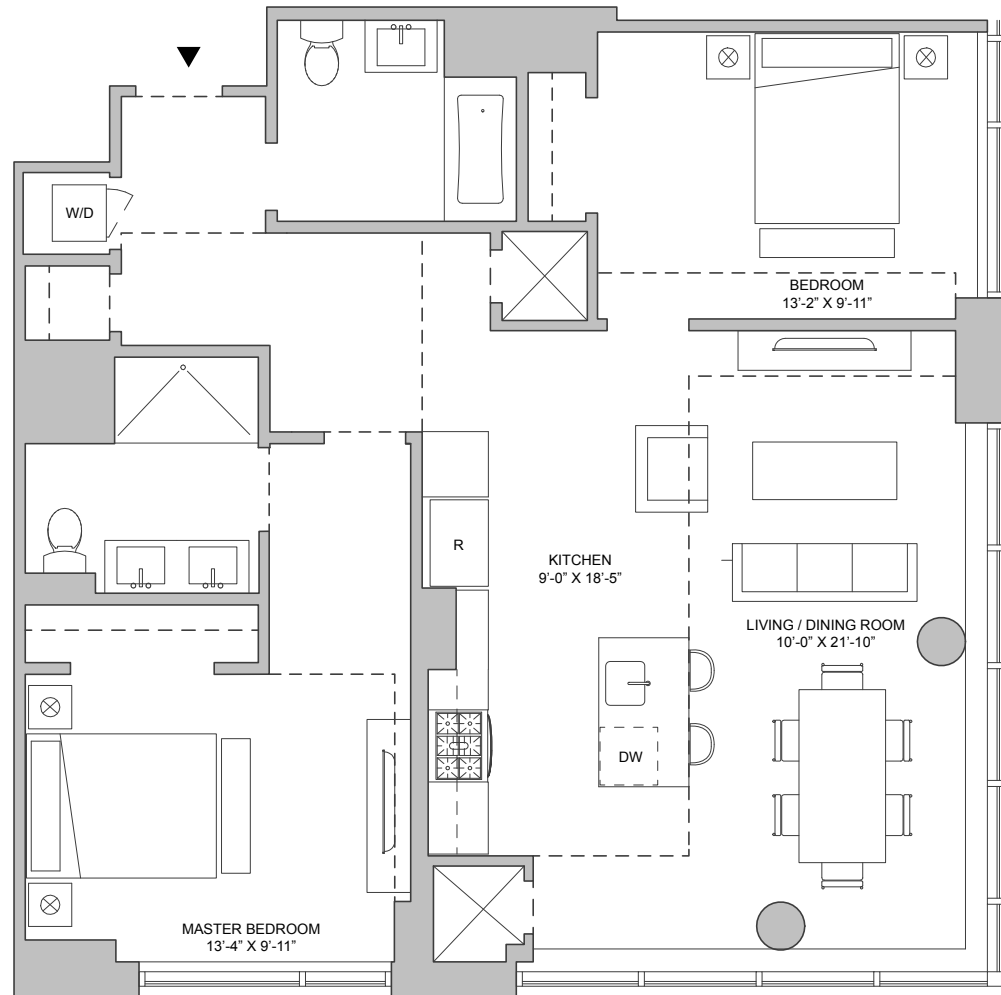

10 PROVOST STREET

AT PROVOST SQUARE

RESIDENCES 1104 - 2404

2 Bedrooms

2 Baths

1,130 Sq. Ft.

SALES GALLERY

10 Provost Street
Jersey City, NJ 07302
201.350.5944
10Provost.com