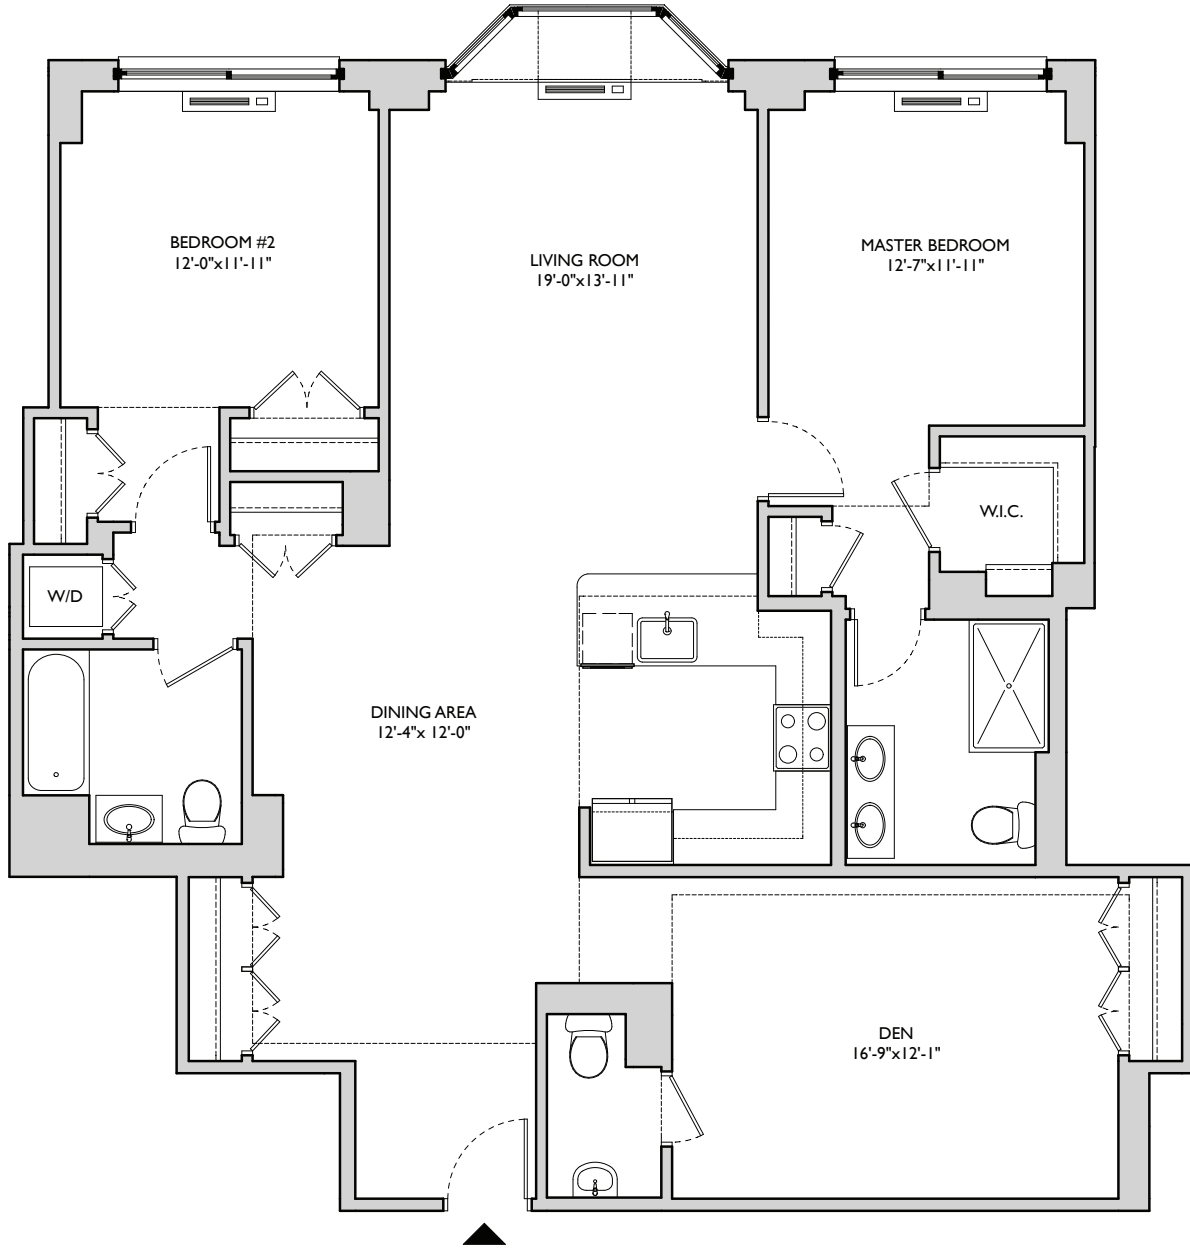

1400

HUDSON STREET

AT HUDSON TEA

Toll Brothers
CITY LIVING

Residence 216

2 Bedrooms / 2.5 Baths

1,642 Sq. Ft.

14th Street