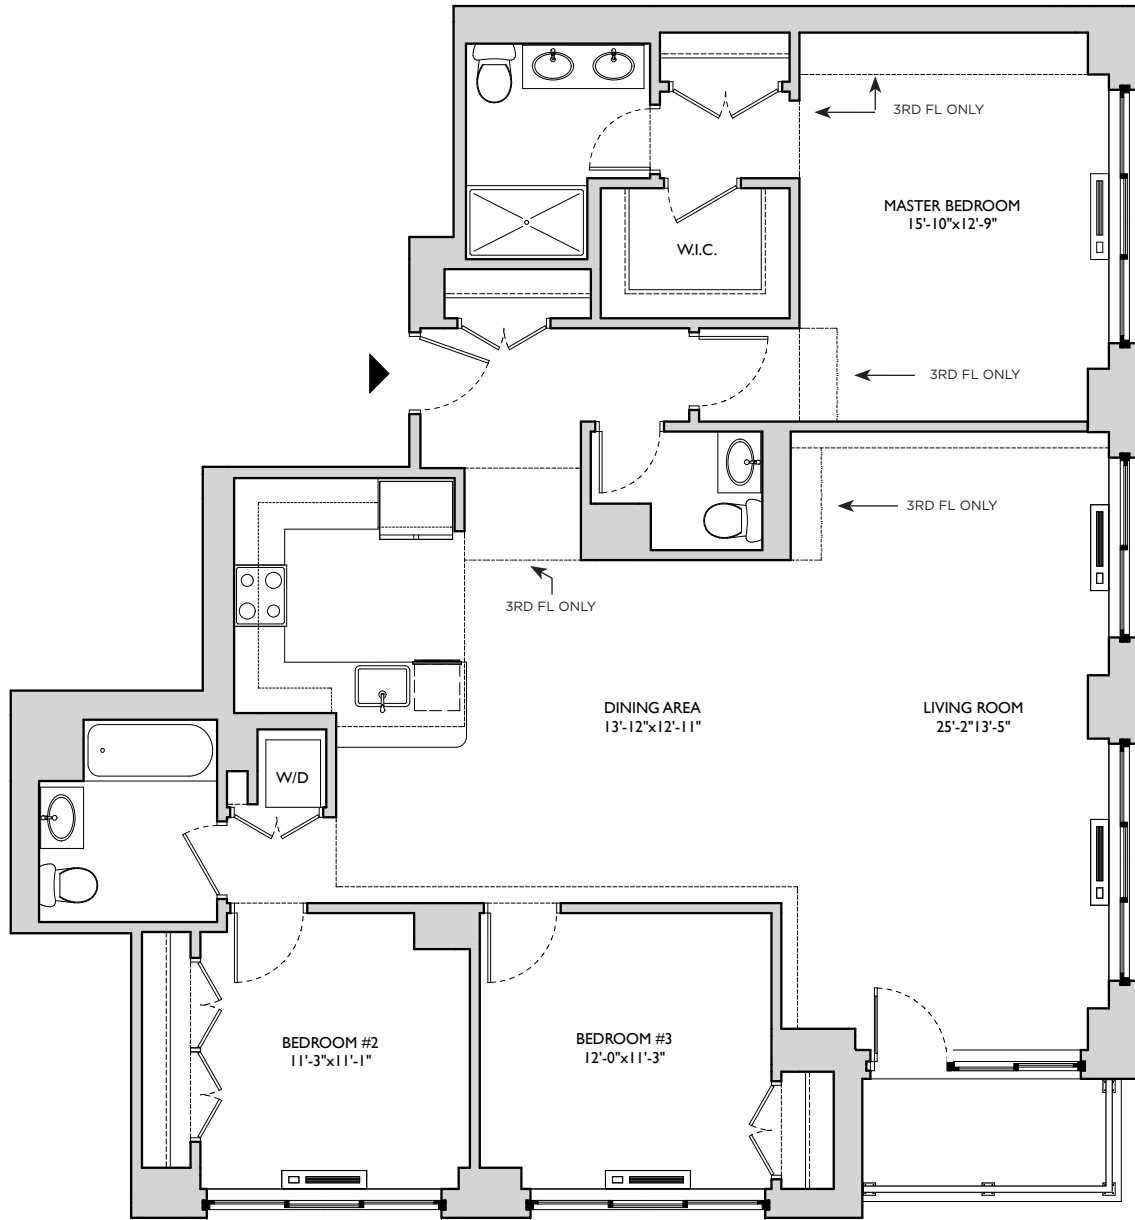

1400

HUDSON STREET

AT HUDSON TEA

Toll Brothers
CITY LIVING

Residence 222 & 322

3 Bedrooms / 2.5 Baths

1,707 Sq. Ft.

14th Street

Washington Street

Hudson Street

15th Street