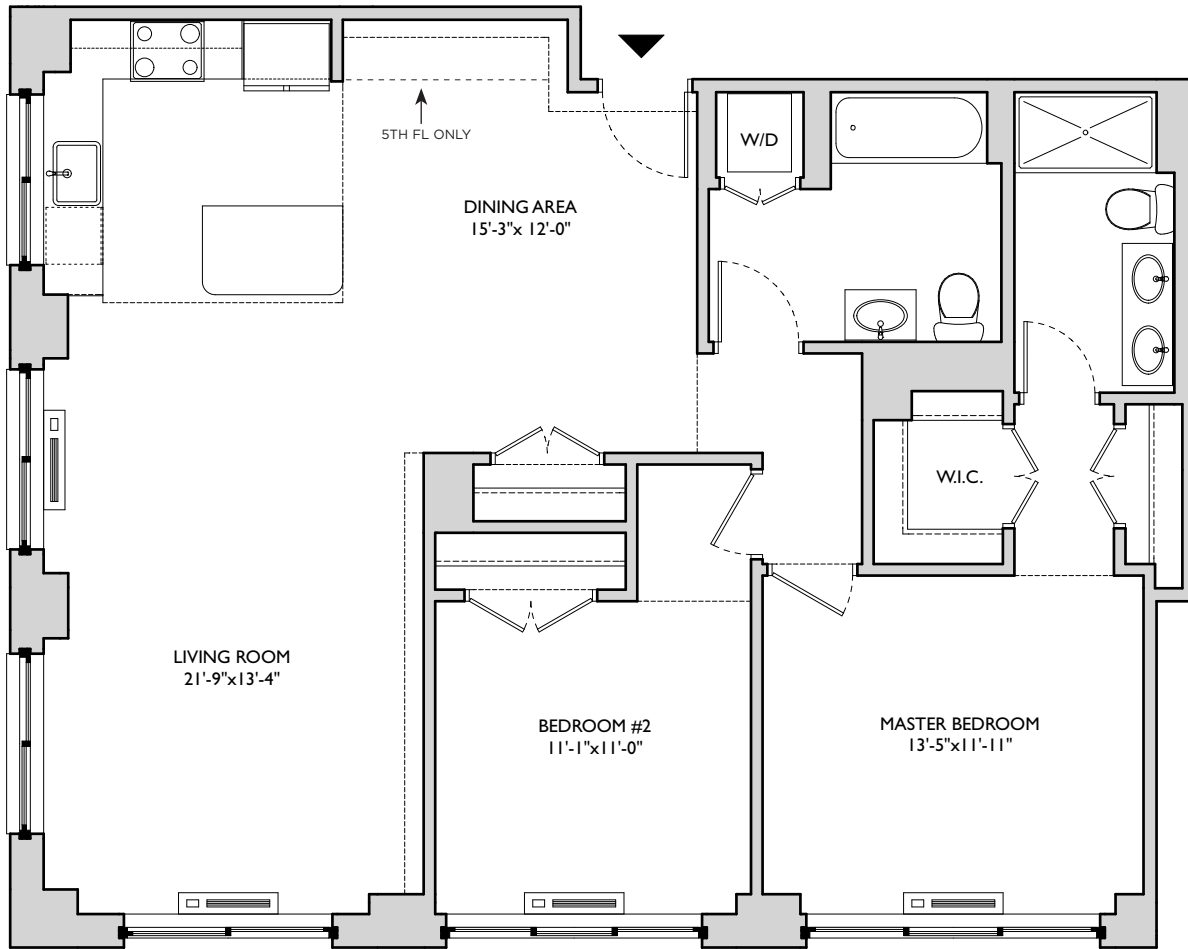

Residence 234 - 534

2 Bedrooms / 2 Baths

1,266 Sq. Ft.

7/16 Sales Office: 1450 Washington Street | Hoboken, New Jersey 07030 | 201.795.1960 | 1400hudson.com

All dimensions, including square footage numbers, are approximate, shown to the maximum dimensions of each room, and subject to field variation. These approximate dimensions should not be used to calculate square footage, nor should they be relied on for anything other than illustrative purposes. The sponsor reserves the right to modify or change floor plans, materials, and features without prior notice or obligation, in accordance with the terms of the Offering Plan.