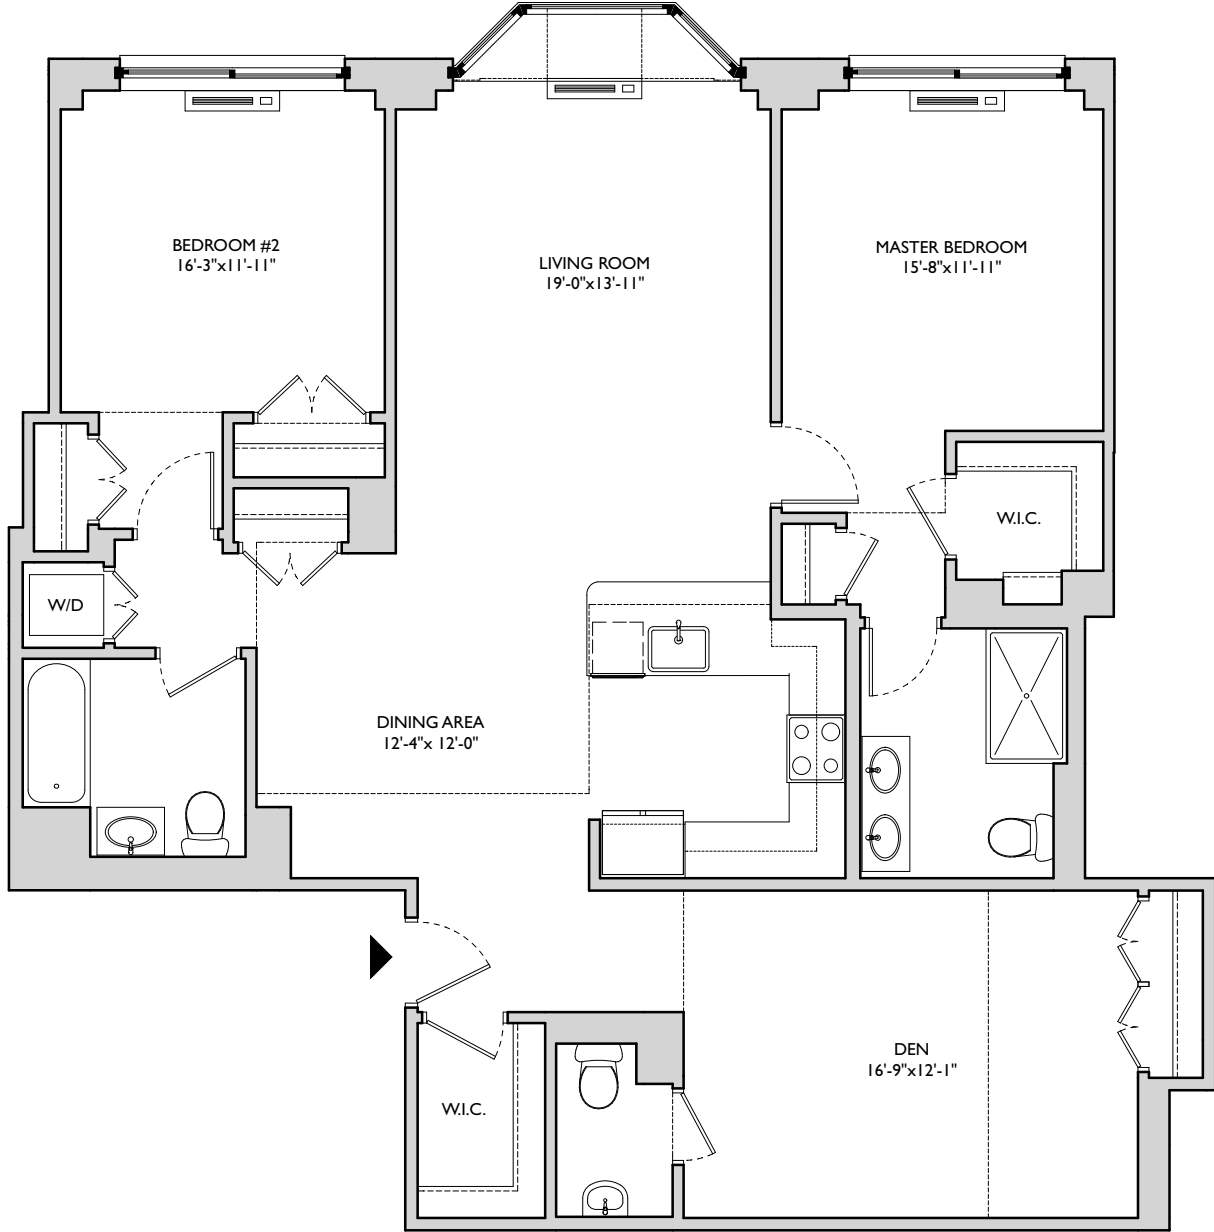

### Residence 316

2 Bedrooms / 2.5 Baths

1,570 Sq. Ft.

14th Street

Washington Street

Hudson Street

15th Street