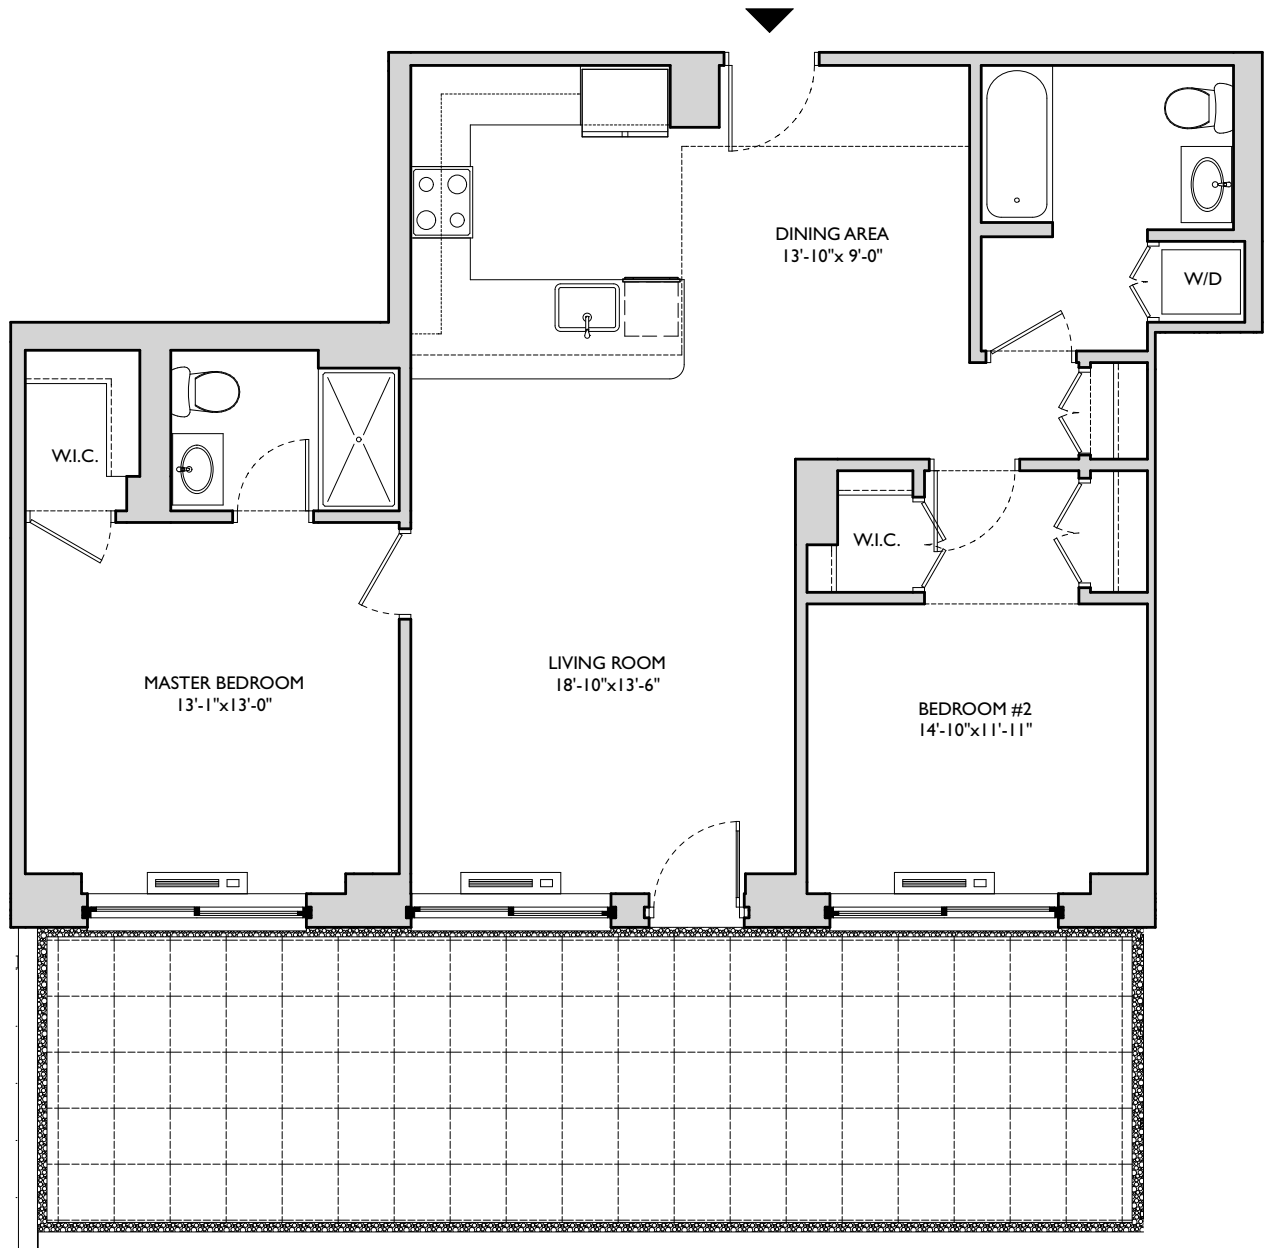

Residence 417

2 Bedrooms / 2 Baths

1,111 Sq. Ft.

7/16 Sales Office: 1450 Washington Street | Hoboken, New Jersey 07030 | 201.795.1960 | 1400hudson.com

All dimensions, including square footage numbers, are approximate, shown to the maximum dimensions of each room, and subject to field variation. These approximate dimensions should not be used to calculate square footage, nor should they be relied on for anything other than illustrative purposes. The sponsor reserves the right to modify or change floor plans, materials, and features without prior notice or obligation, in accordance with the terms of the Offering Plan.