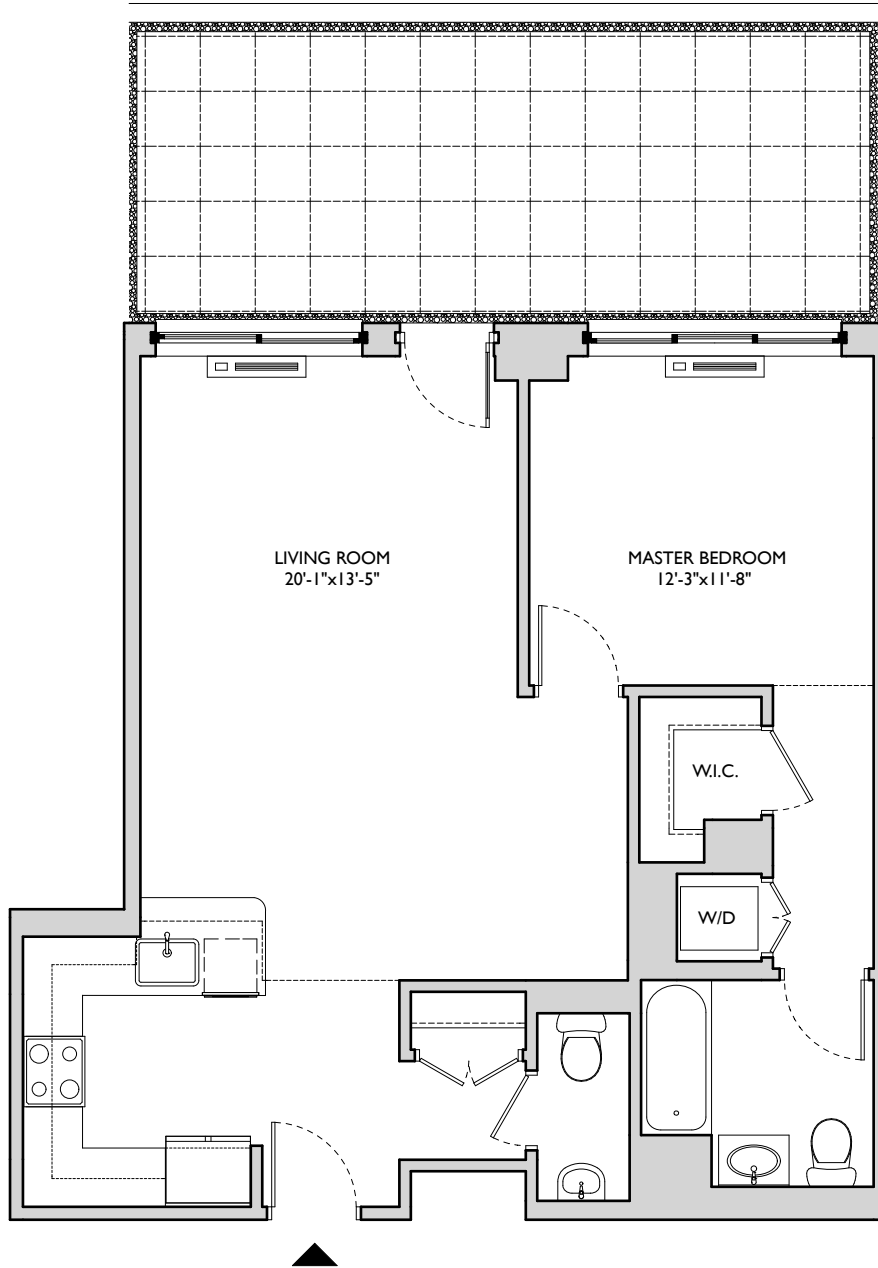

Residence 427

1 Bedroom / 1 Bath
 877 Sq. Ft.

7/16 Sales Office: 1450 Washington Street | Hoboken, New Jersey 07030 | 201.795.1960 | 1400hudson.com

All dimensions, including square footage numbers, are approximate, shown to the maximum dimensions of each room, and subject to field variation. These approximate dimensions should not be used to calculate square footage, nor should they be relied on for anything other than illustrative purposes. The sponsor reserves the right to modify or change floor plans, materials, and features without prior notice or obligation, in accordance with the terms of the Offering Plan.