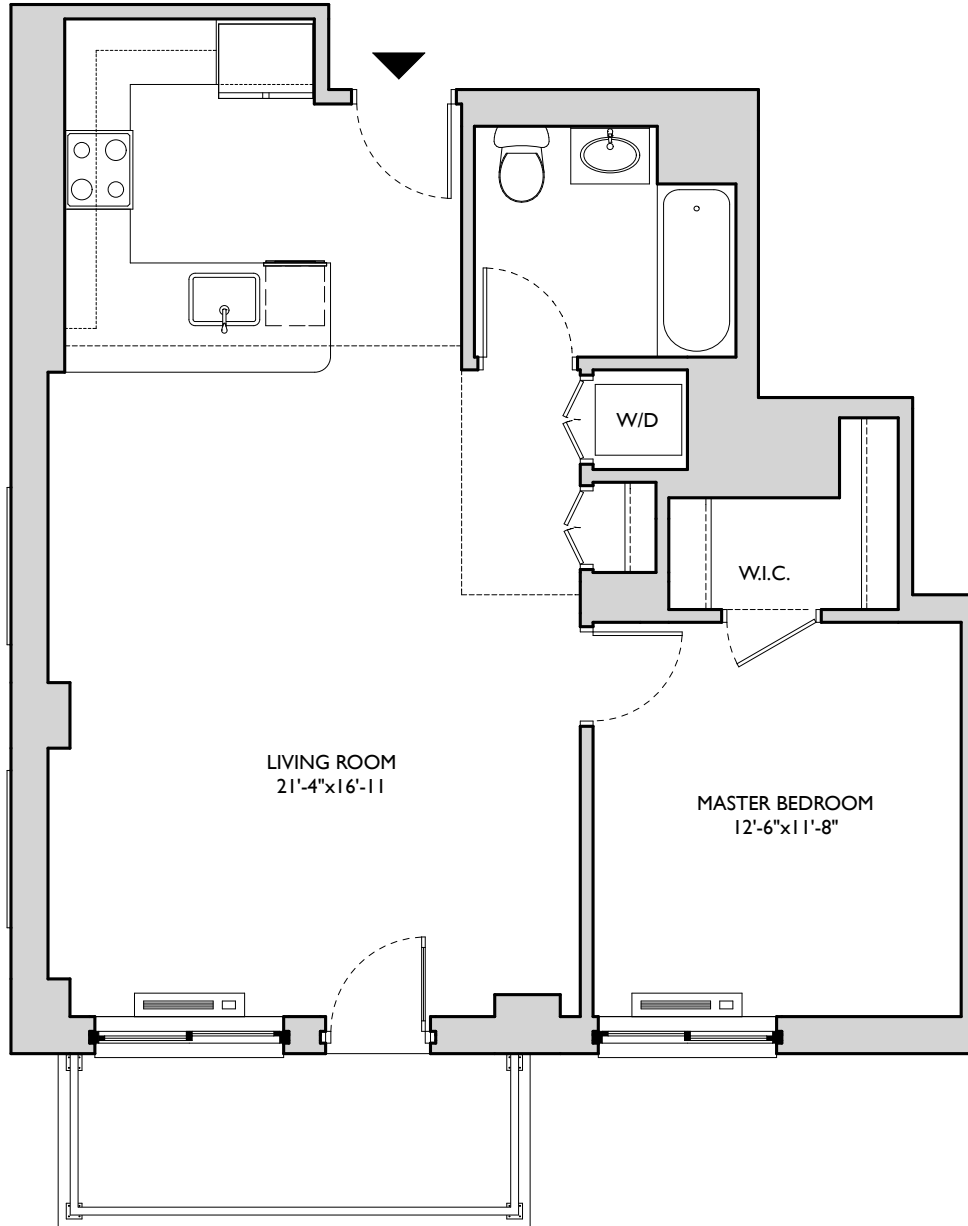

Residence 519 & 619

1 Bedroom / 1 Bath
 840 Sq. Ft.

7/16 Sales Office: 1450 Washington Street | Hoboken, New Jersey 07030 | 201.795.1960 | 1400hudson.com

All dimensions, including square footage numbers, are approximate, shown to the maximum dimensions of each room, and subject to field variation. These approximate dimensions should not be used to calculate square footage, nor should they be relied on for anything other than illustrative purposes. The sponsor reserves the right to modify or change floor plans, materials, and features without prior notice or obligation, in accordance with the terms of the Offering Plan.