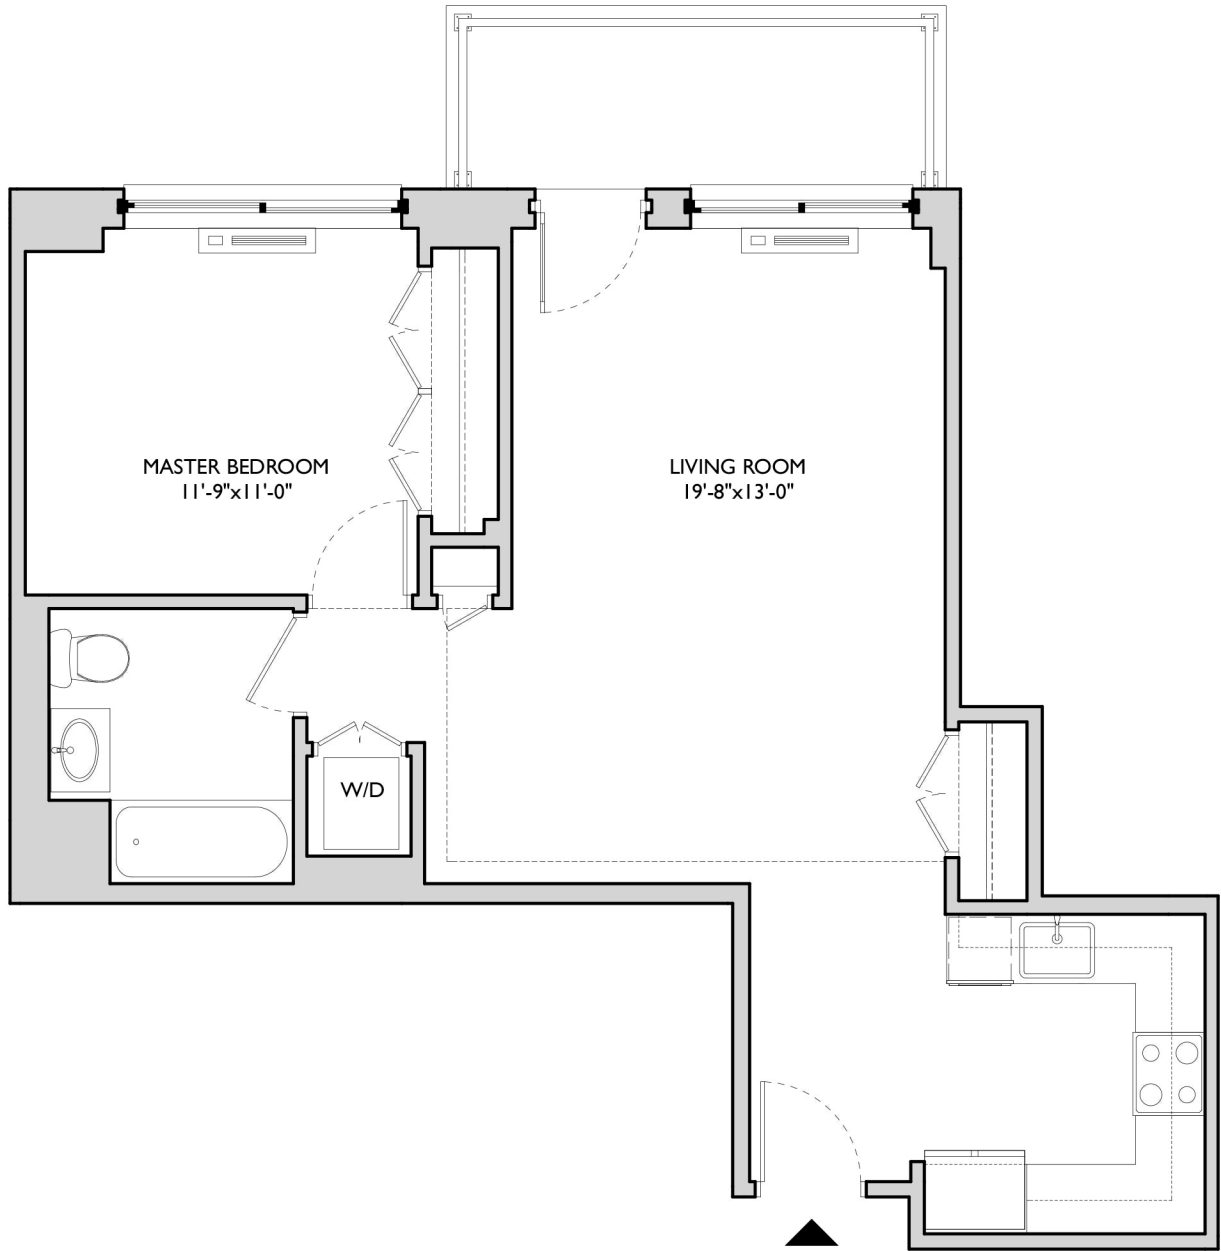

### Residence 523 - 923

1 Bedroom / 1 Bath

750 Sq. Ft.

9/15 Sales Office: 1100 Maxwell Lane | Hoboken, New Jersey 07030 | 201.795.1960 | 1400hudson.com

All dimensions, including square footage numbers, are approximate, shown to the maximum dimensions of each room, and subject to field variation. These approximate dimensions should not be used to calculate square footage, nor should they be relied on for anything other than illustrative purposes. The sponsor reserves the right to modify or change floor plans, materials, and features without prior notice or obligation, in accordance with the terms of the Offering Plan.