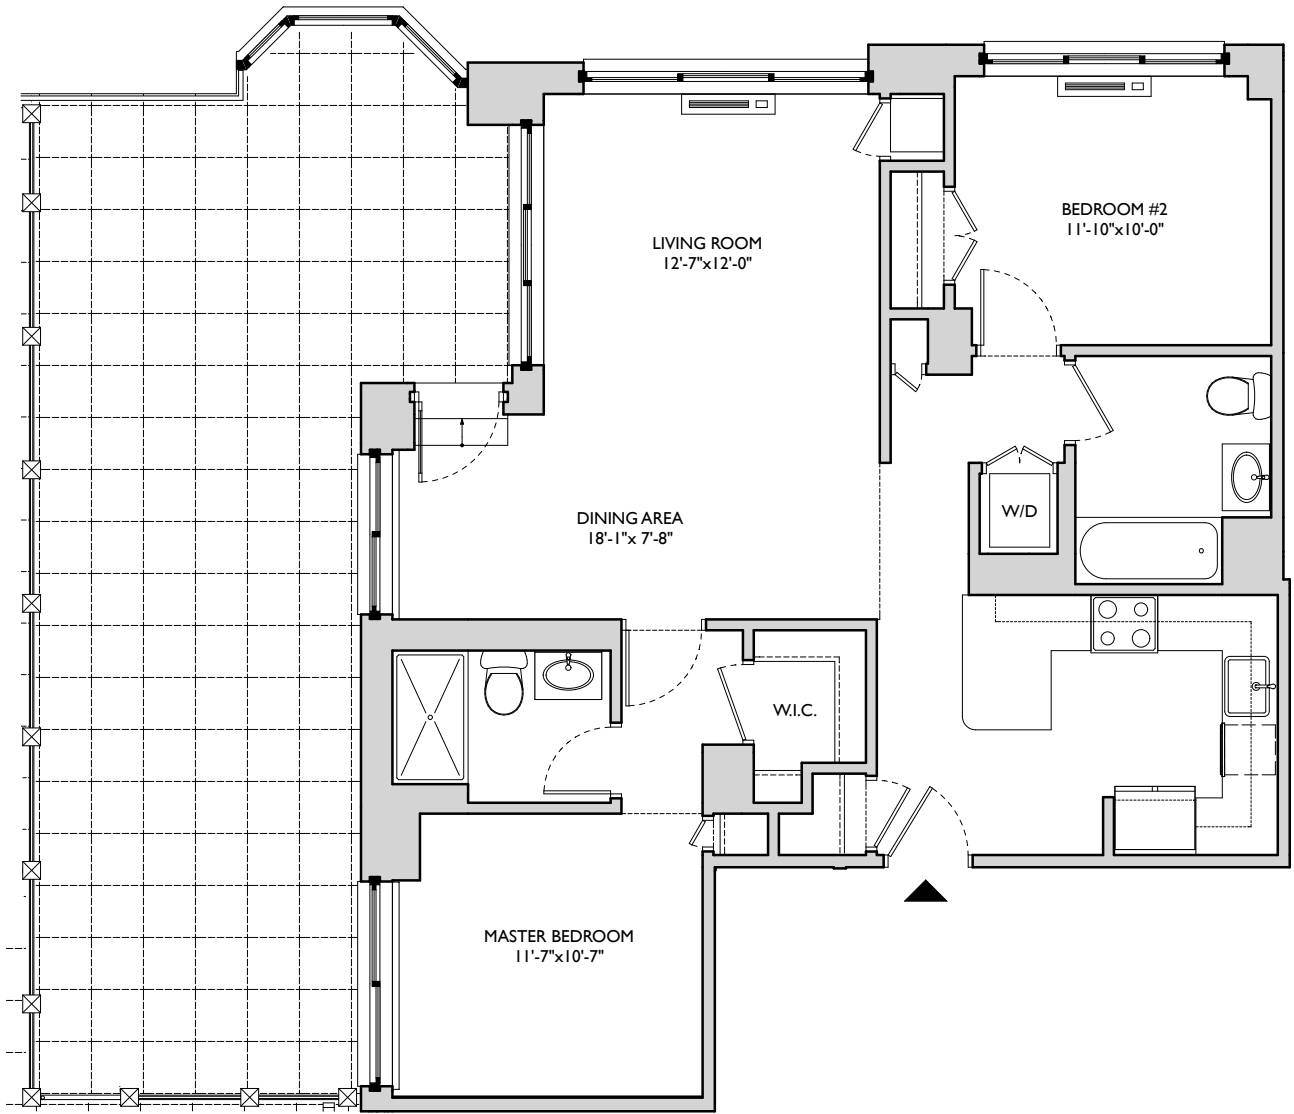

**Residence 709**

2 Bedrooms / 2 Baths  
 1,069 Sq. Ft.

7/16 Sales Office: 1450 Washington Street | Hoboken, New Jersey 07030 | 201.795.1960 | 1400hudson.com

All dimensions, including square footage numbers, are approximate, shown to the maximum dimensions of each room, and subject to field variation. These approximate dimensions should not be used to calculate square footage, nor should they be relied on for anything other than illustrative purposes. The sponsor reserves the right to modify or change floor plans, materials, and features without prior notice or obligation, in accordance with the terms of the Offering Plan.