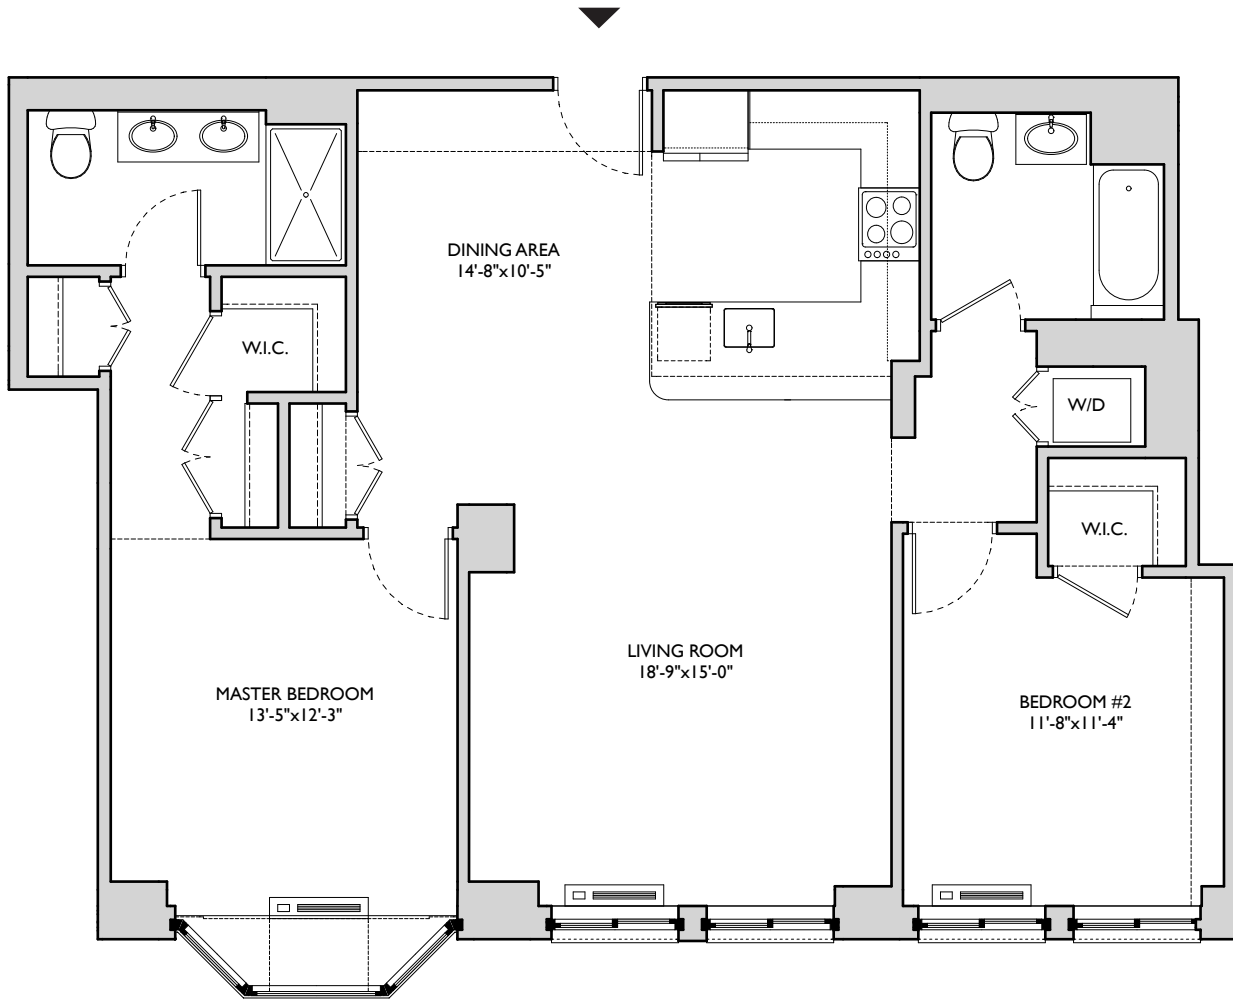

1400

HUDSON STREET

AT HUDSON TEA

Residence 930

2 Bedrooms / 2 Baths

1,213 Sq. Ft.

14th Street