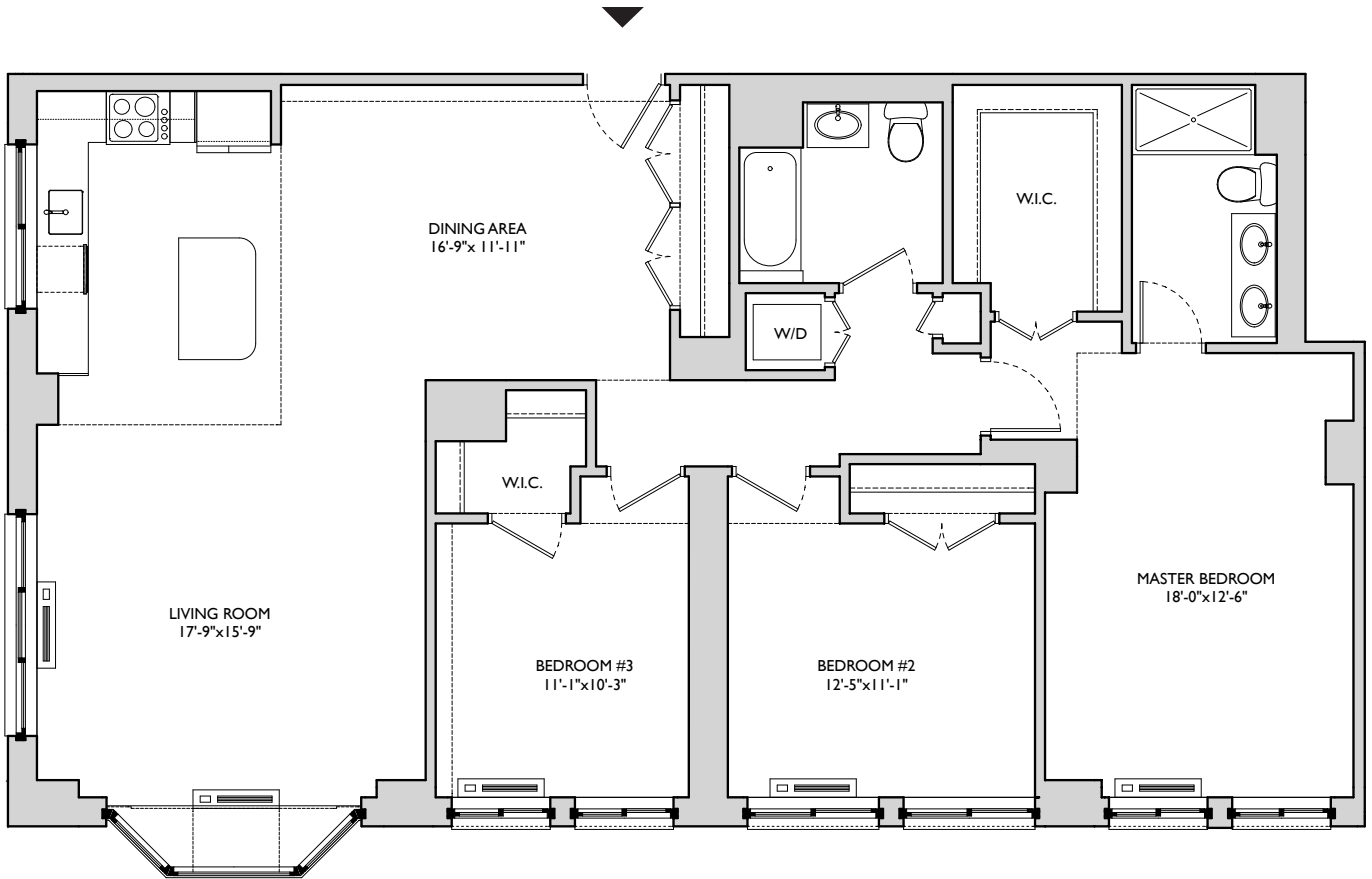

Residence 932

3 Bedrooms / 2 Baths
 1,619 Sq. Ft.

7/16 Sales Office: 1450 Washington Street | Hoboken, New Jersey 07030 | 201.795.1960 | 1400hudson.com

All dimensions, including square footage numbers, are approximate, shown to the maximum dimensions of each room, and subject to field variation. These approximate dimensions should not be used to calculate square footage, nor should they be relied on for anything other than illustrative purposes. The sponsor reserves the right to modify or change floor plans, materials, and features without prior notice or obligation, in accordance with the terms of the Offering Plan.