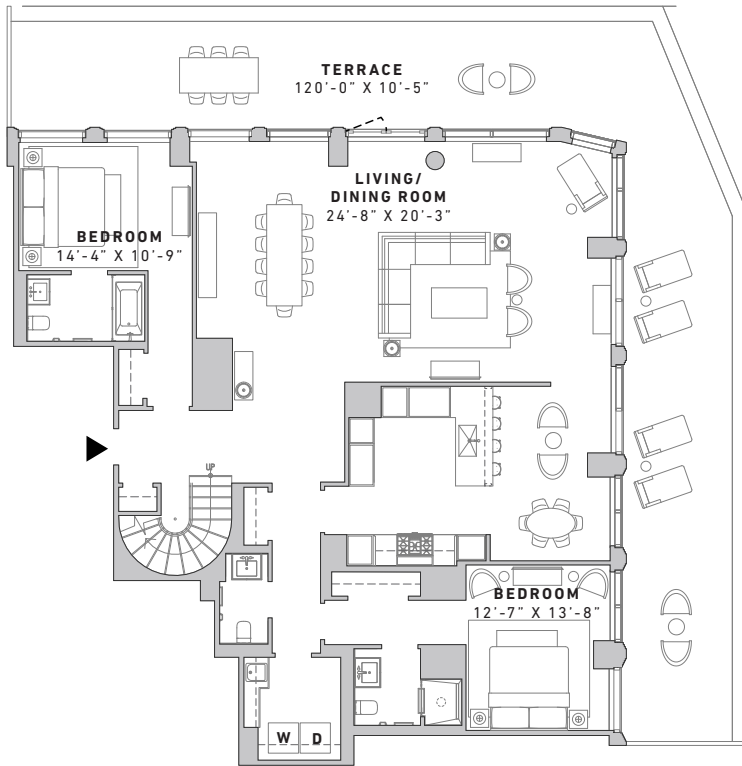

N13-1404

5
BEDROOMS

5.5
BATHROOMS

3798
INT. AREA (SF)

352.8
INT. AREA (SM)

943
EXT. AREA (SF)

87.6
EXT. AREA (SM)

121

E 22ND

13TH FLOOR

14TH FLOOR