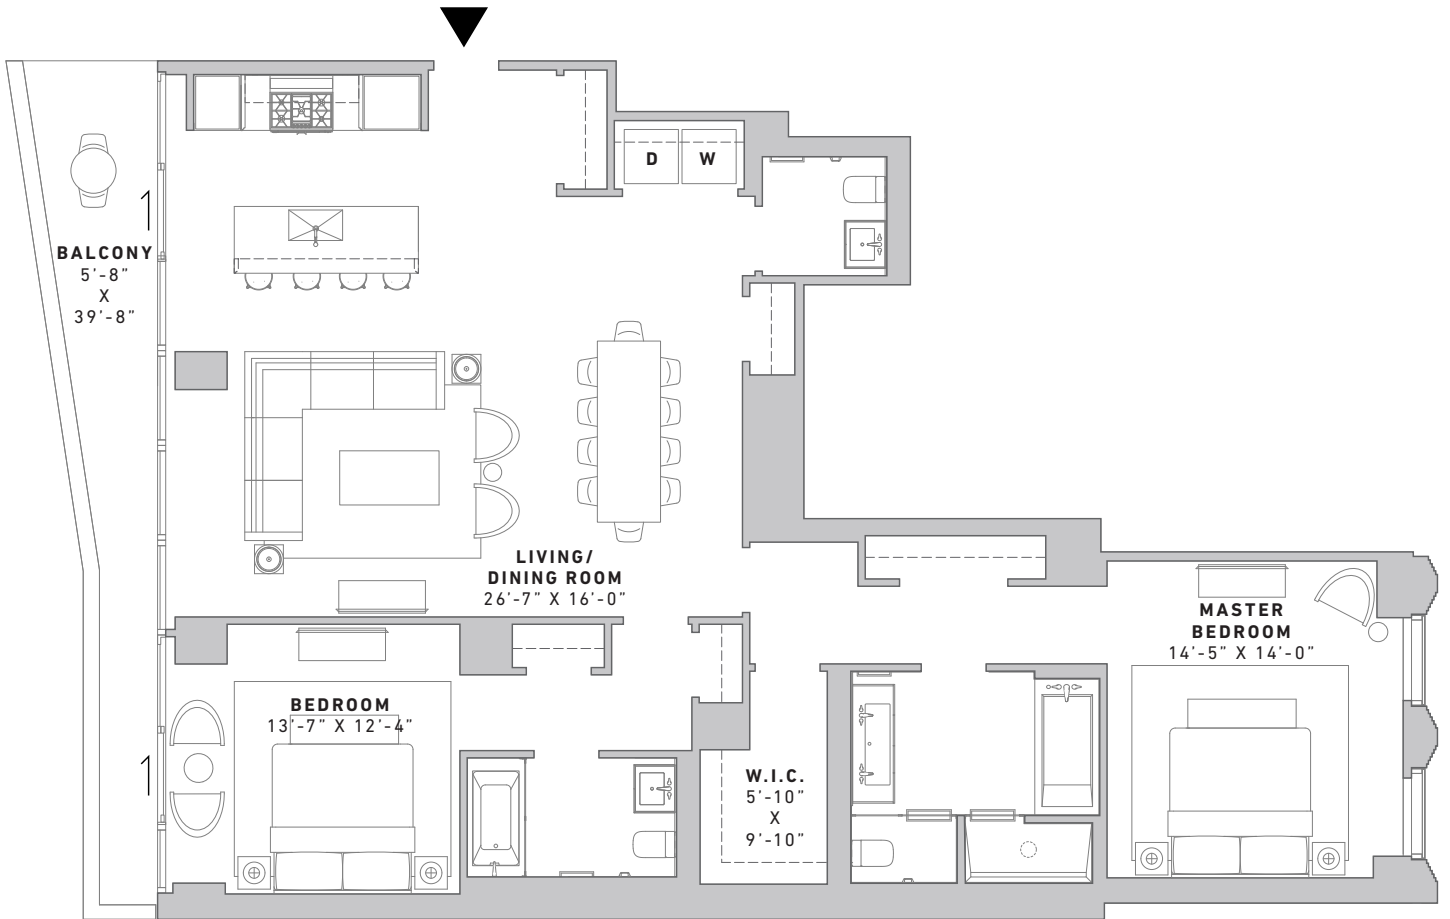

N1406

2
BEDROOMS

2.5
BATHROOMS

1678
INT. AREA (SF)

155.9
INT. AREA (SM)

178
EXT. AREA (SF)

16.5
EXT. AREA (SM)

121

E 22ND

SALES GALLERY: 45 E 20TH ST, 11TH FL NEW YORK, NY 10003

(212)300-4226

121E22ND.COM