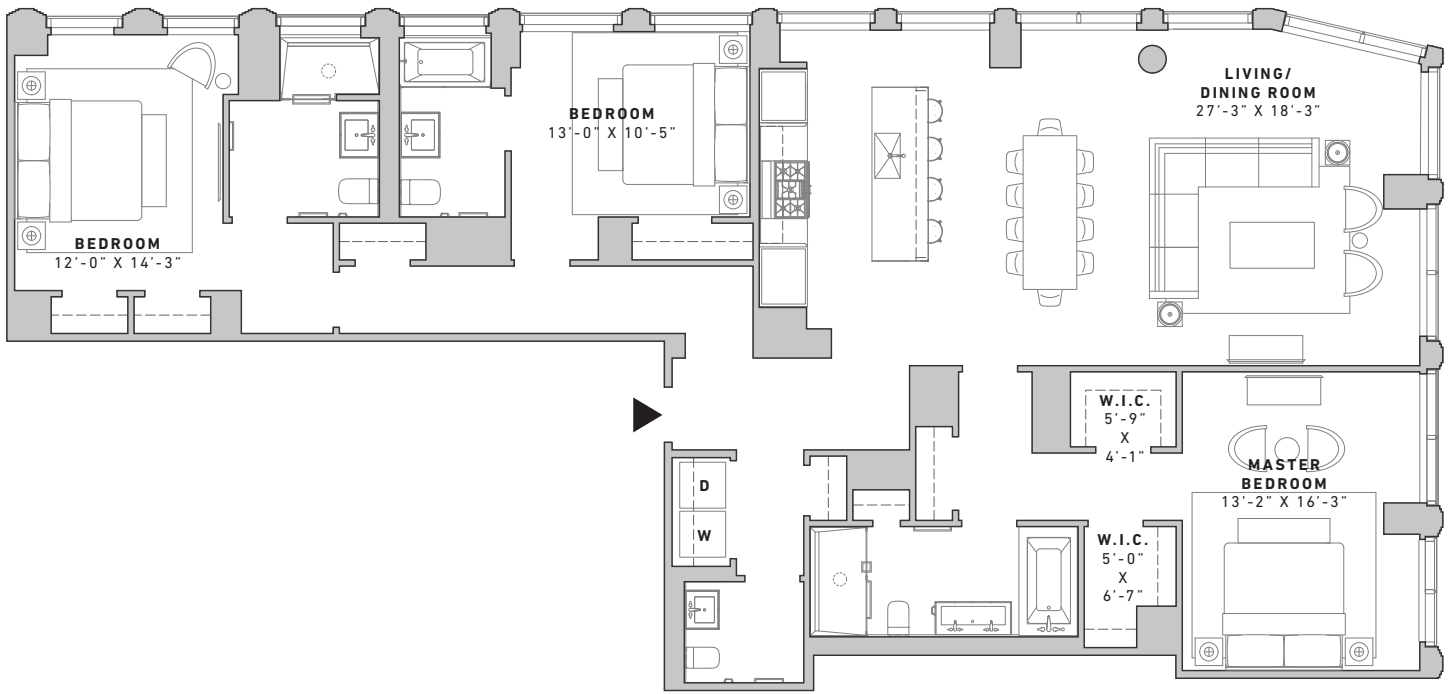

**N1603**

**3**  
BEDROOMS

**3.5**  
BATHROOMS

**2086**  
INT. AREA (SF)

**193.8**  
INT. AREA (SM)

**121**  
E 22ND

SALES GALLERY: 45 E 20TH ST, 11TH FL NEW YORK, NY 10003

(212)300-4226