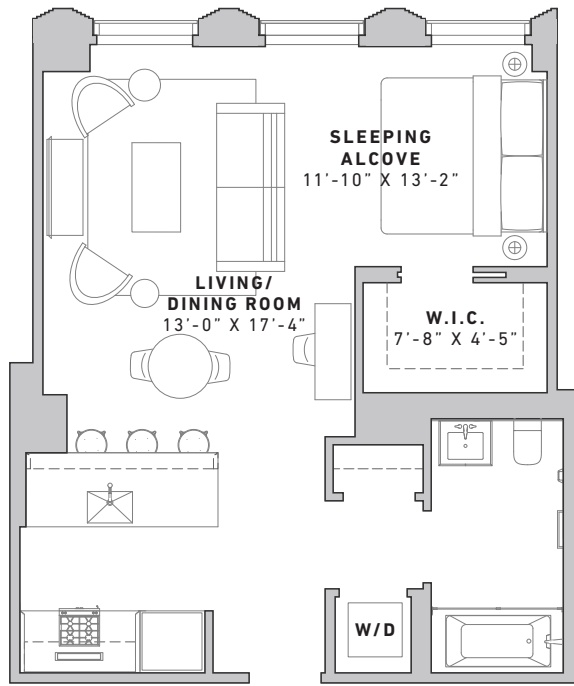

N3-503

0
BEDROOMS

1
BATHROOM

616
INT. AREA (SF)

57.2
INT. AREA (SM)

121
E 22ND

SALES GALLERY: 45 E 20TH ST, 11TH FL NEW YORK, NY 10003

(212)300-4226