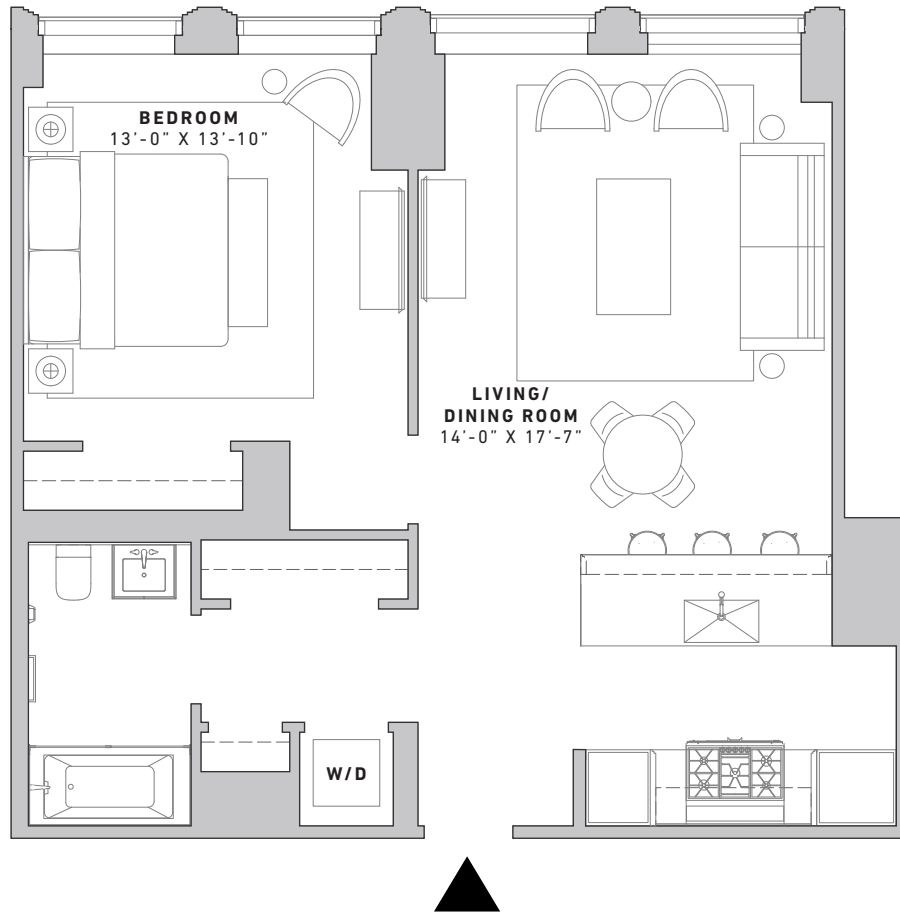

**N6-1204**

1  
BEDROOMS

1  
BATHROOMS

788  
INT. AREA (SF)

73.2  
INT. AREA (SM)

**121**  
**E 22ND**

SALES GALLERY: 45 E 20TH ST, 11TH FL NEW YORK, NY 10003

(212)300-4226