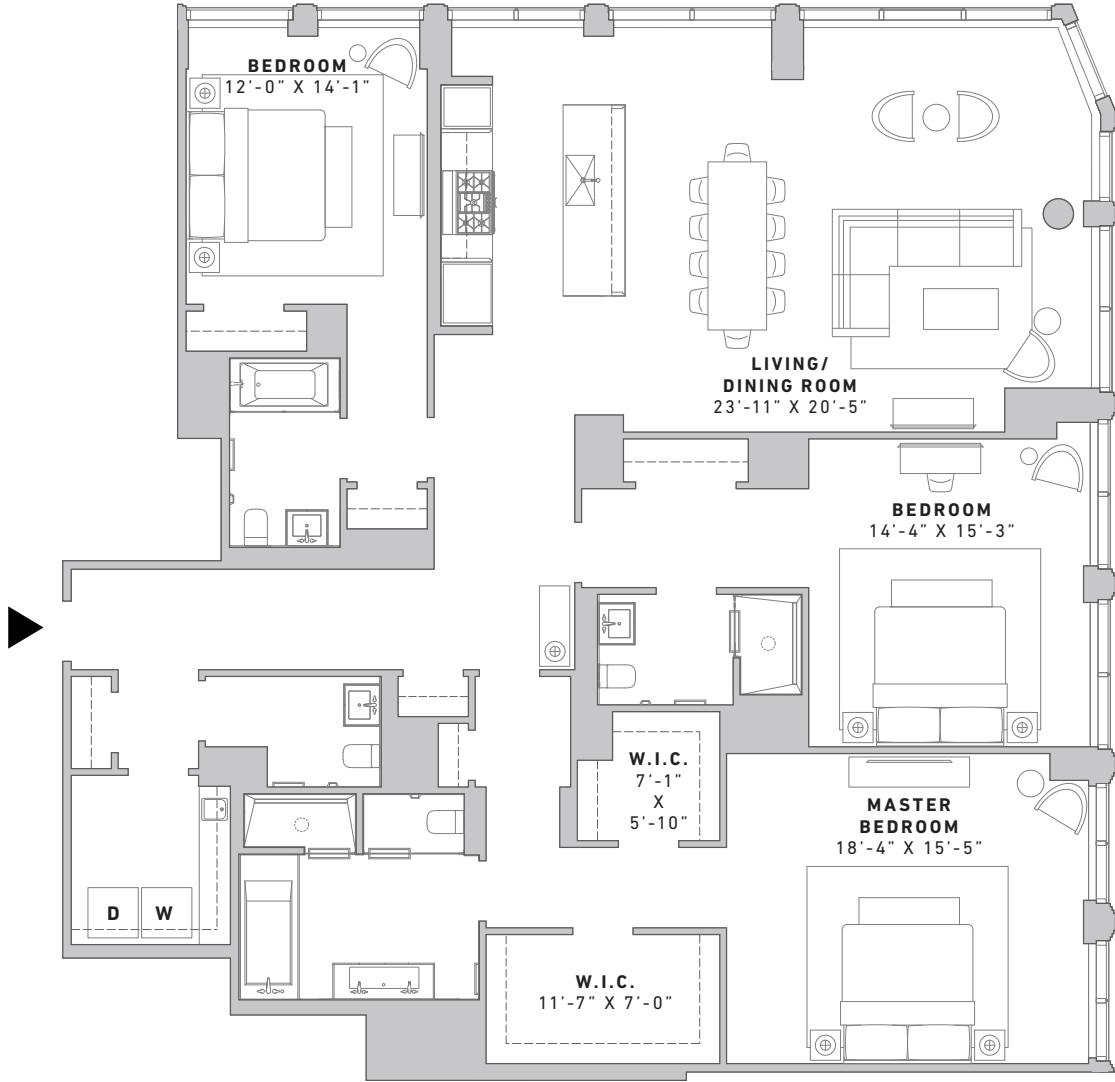

N606

3
BEDROOMS

3.5
BATHROOMS

2498
INT. AREA (SF)

232.1
INT. AREA (SM)

121
E 22ND

SALES GALLERY: 45 E 20TH ST, 11TH FL NEW YORK, NY 10003

(212)300-4226