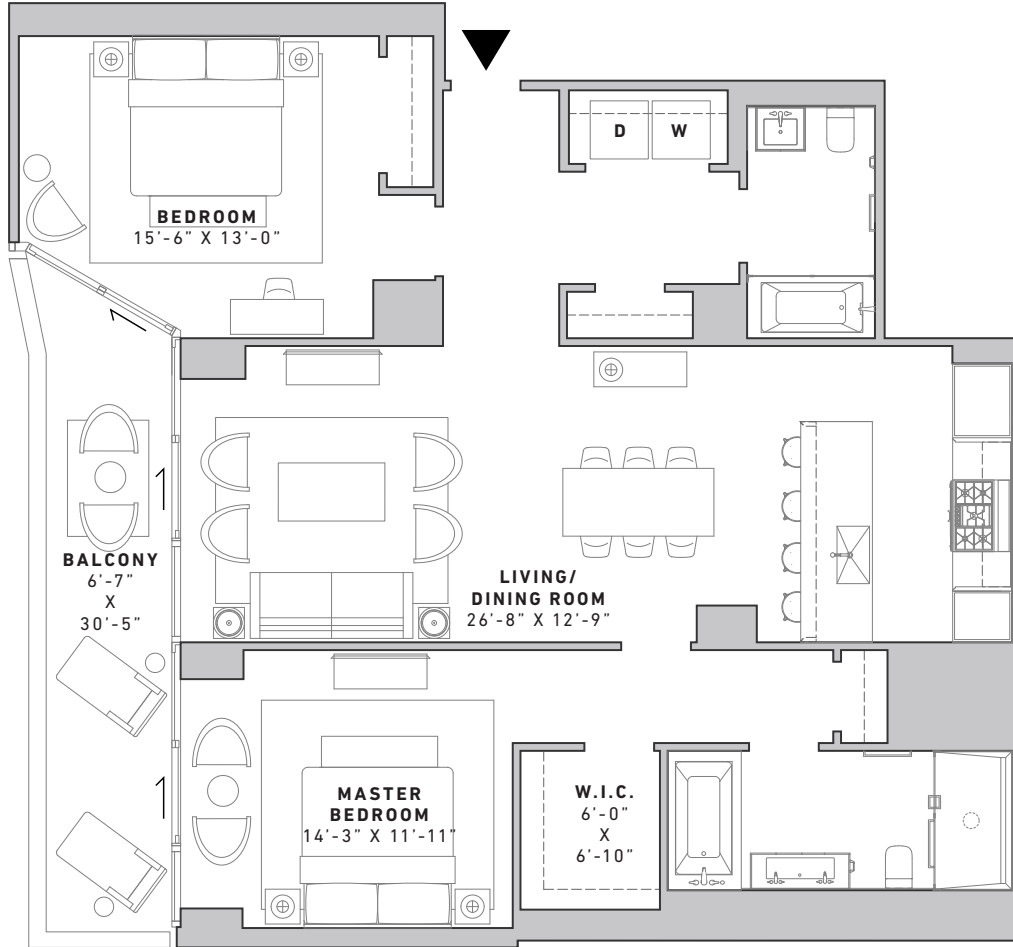

N707

2
BEDROOMS

2
BATHROOMS

1402
INT. AREA (SF)

130.3
INT. AREA (SM)

175
EXT. AREA (SF)

11.5
EXT. AREA (SM)

121

E 22ND

SALES GALLERY: 45 E 20TH ST, 11TH FL NEW YORK, NY 10003

(212)300-4226

121E22ND.COM