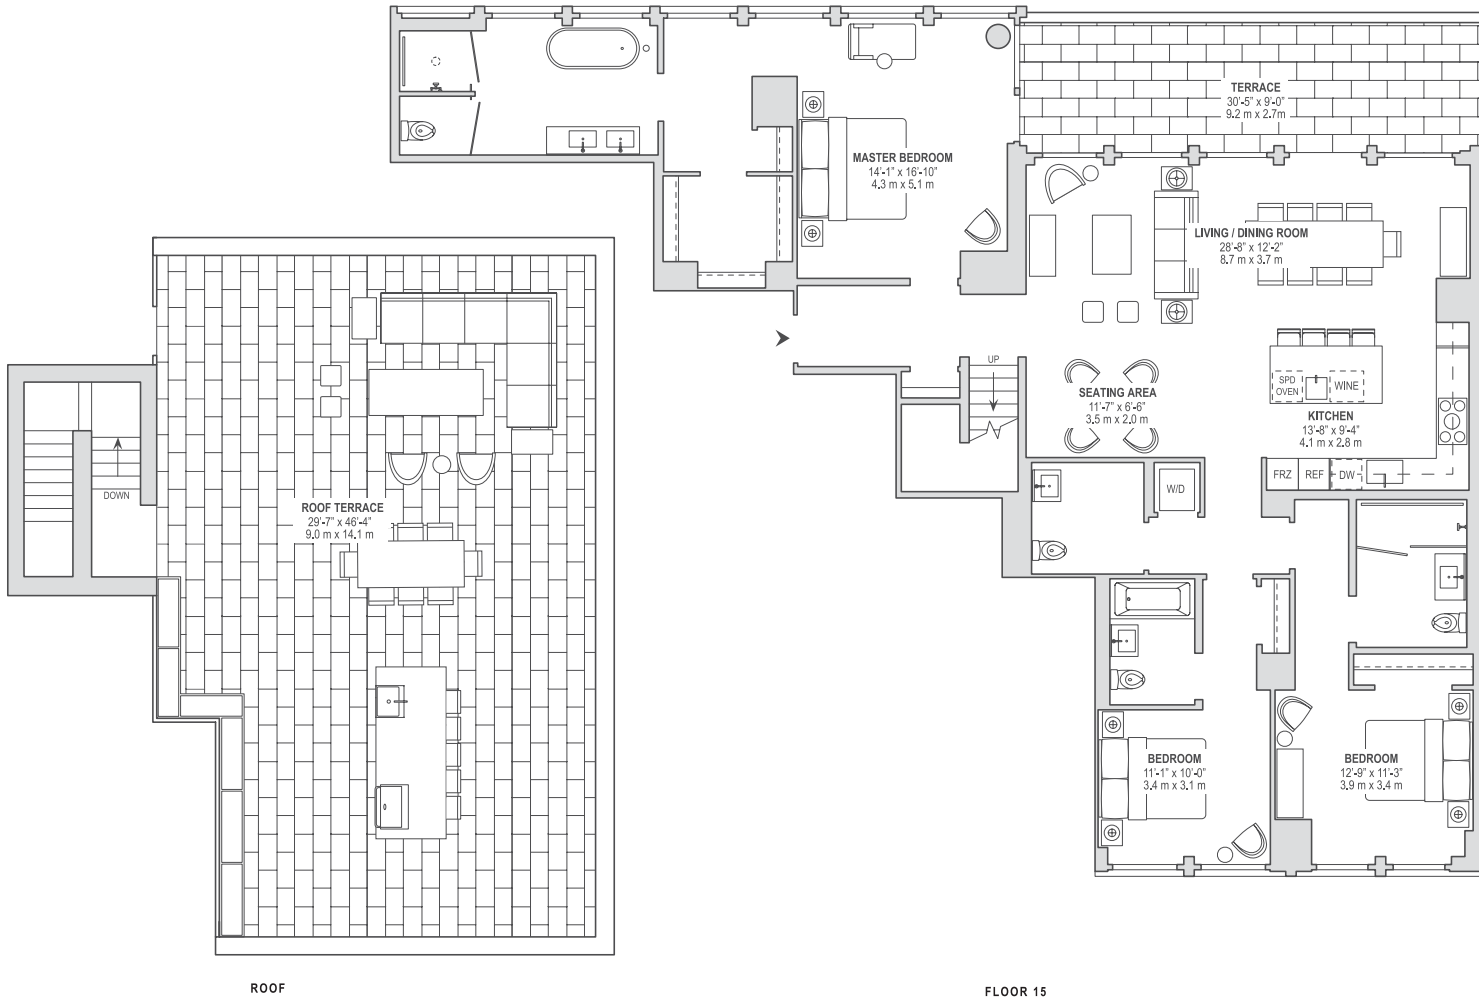

RESIDENCE NPHB

3 BEDROOMS

3.5 BATHROOMS

2,186 INT. AREA (SF)

1,586 EXT. AREA (SF)

203.1 INT. AREA (SM)

147.3 EXT. AREA (SM)

ROOF